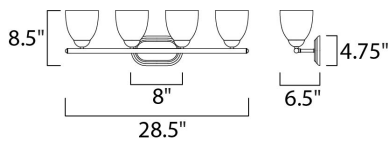

PRODUCT DESCRIPTION

This transitional design works in any style home. Intersecting, rectangular tubing finished in your choice of Satin Nickel or Oil Rubbed Bronze gently curves to support simple line Frost glass shades.

MEASUREMENTS

DIMENSION : 28.5" W x 8.5" H x 6.5" Ext
 BACK PLATE : 8" W x 4.75" H
 HANGING WEIGHT : 2.4 lb

LAMPING

INPUT VOLTAGE : 120V
 LUMENS : 0 Rated
 BULB : 4 x 60W Incandescent E26 Medium , 240W Total
 BULB INCLUDED : (Not Included)
 DIMMABLE : Yes