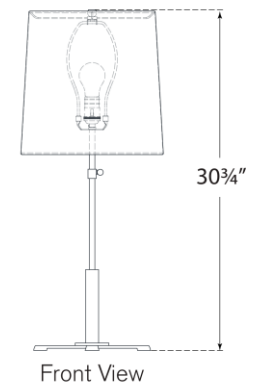

TEAR SHEET

Quintel Large Adjustable Table Lamp

Item # TOB 3723HAB-L

Designer: Thomas O'Brien

Height: 30.75" - 35.75"

Width: 13"

Base: 10.75" X-Base

Finishes: BZ/HAB, HAB, PN

Shade Treatments: L

Shade Details: 11.5" x 13" x 13"

Socket: E26 Dimmer

Wattage: 15 LED A19

Note: UL Only

Top View