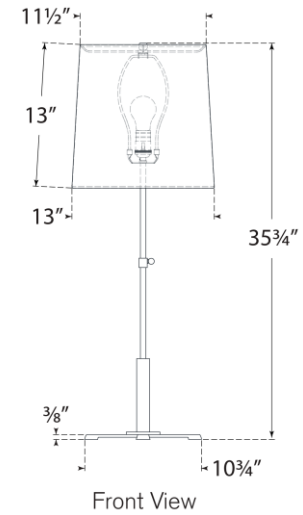

TEAR SHEET

Quintel Large Adjustable Table Lamp

Item # TOB 3723HAB-L

Designer: Thomas O'Brien

Height: 30.75" - 35.75"

Width: 13"

Base: 10.75" X-Base

Finishes: BZ/HAB, HAB, PN

Shade Treatments: L

Shade Details: 11.5" x 13" x 13"

Socket: E26 Dimmer

Wattage: 15 LED A19

Note: UL Only

Top View