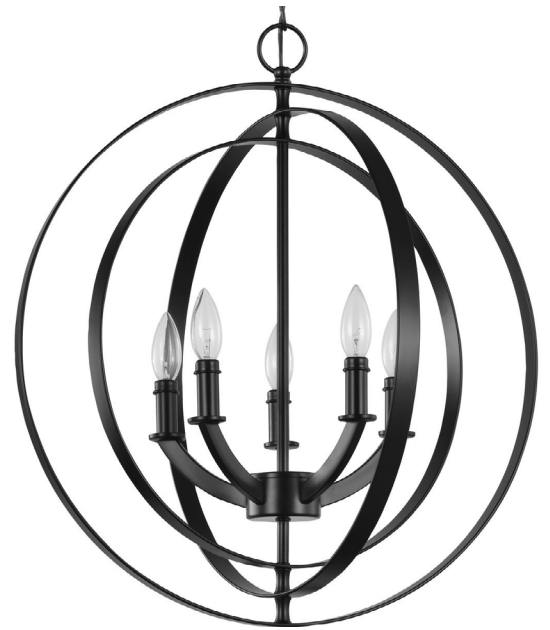

DATE: _____ TYPE: _____

NAME: _____

PROJECT: _____

Incandescent

P3841-31

Equinox

Inspired by astronomy, you will love the ethereal design experience in this elegant pendant. Divine concentric rings pivot for an otherworldly demenaor. The smooth, stunning light bases and rings are coated in a gorgeous black finish.

- Divine concentric rings pivot for an otherworldly demenaor.
- The smooth, stunning light bases and rings are coated in a gorgeous black finish.
- Inspired by astronomy, you will love the ethereal design experience in this elegant pendant.
- Ideal for any dining room, kitchen, or foyer.
- Perfect for mid-century modern, transitional, modern, coastal, contemporary, and luxury settings.
- Measures 22-inch width by 24.38-inch height.
- Uses five candelabra base bulbs that are sold separately (60w max - LED, CFL, halogen, or incandescent).
- Able to be fully dimmable with dimmable bulbs.
- Includes installation instructions and mounting hardware.
- Progress Lighting products are designed for exceptional quality, reliability, and functionality.

Category: Pendants

Finish: Black (Painted)

Construction: Steel Construction

Diameter: 22"
Height: 24-3/8"
Overall Ht. W/Chain: 99-1/2"

MOUNTING	ELECTRICAL	LAMPING	ADDITIONAL INFORMATION
Ceiling chain mounted Mounting 1/8 IP Mounting Plate for outlet box included Six feet of 9 gauge chain supplied Canopy covers a standard 4" octagonal recessed outlet box Canopy: 5.5" W., 1.5" ht., 5.5" depth	Pre-wired 15 feet of wire supplied 120 V	Quantity: Five 60w max. Candelabra Base or LED equivalent E12 base Phenolic sockets	cULus Dry location listed 1-year Limited Warranty