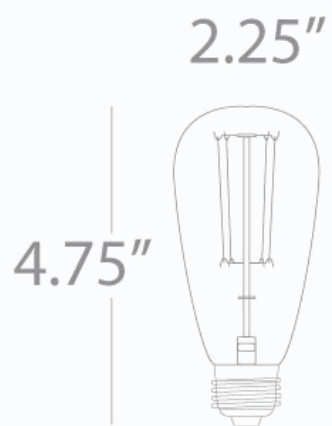

HISTORICAL BULB

HIS01

1-40W

1910 Squirrel Cage Filament Lamp

Medium Base
Historical Bulb

**** Available for Quick SHIP ****