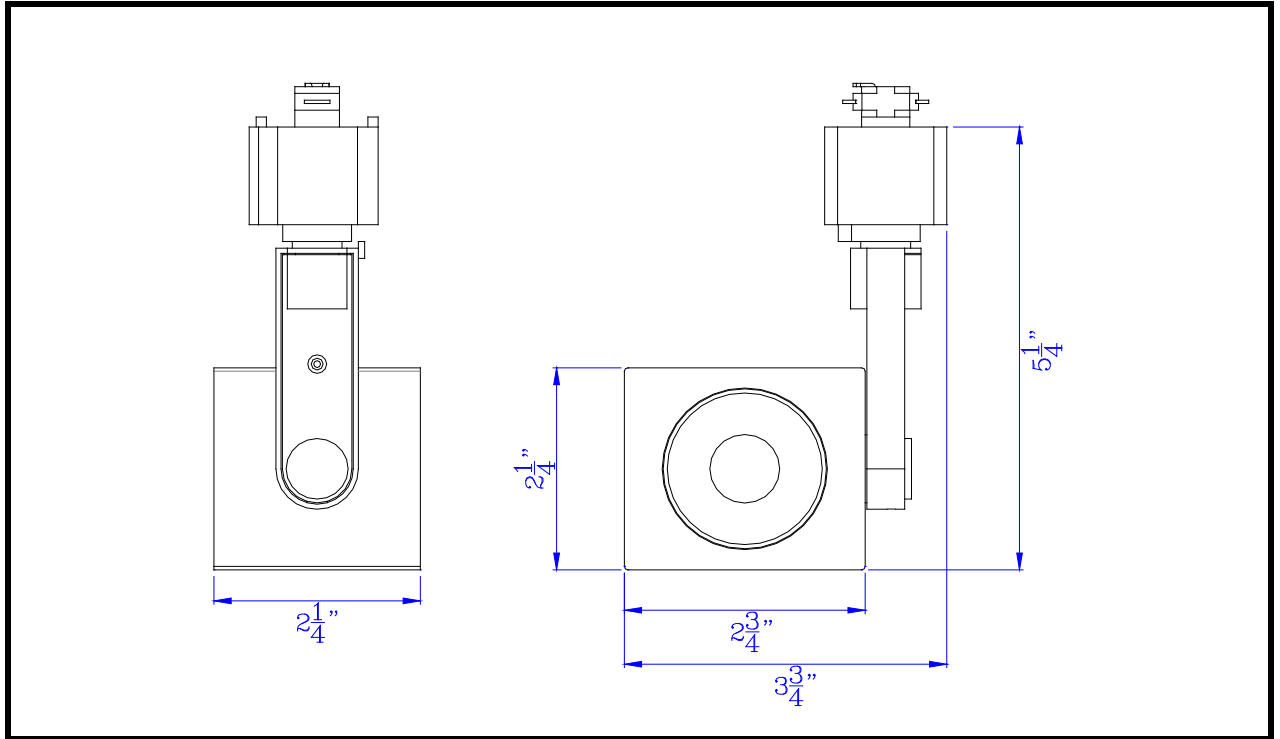

- Model No. :** HT-810  
**Description:** Dimmable Integrated LED Track Fixture  
**Material:** Metal  
**Finish :** White  
**Rotation :** 355 degree  
**Capability :** +/-90 degree from horizontal  
**Voltage :** 120V  
**Wattage :** 12W  
**Dimming:** Dimmable,DVCL-153P/SCL-153P/AYCL-153P/CTCL-153P/DVCL-253P/  
GT-150/GTJ-250M (ALL ARE LUTRON BRAND)  
**Color Temp:** 3000K  
**Lumen :** 840  
**CRI :** 85  
**Beam:** 38 degree  
**Efficacy:** 70  
**Rated Life :** 30,000 hours  
**Warranty:** Three Years  
**Certificate :**