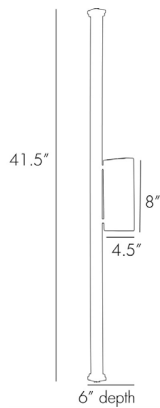

ARTERIOS

HUTU WALL LIGHT

WINDSOR SMITH

DS44006

H: 41.5 IN, W: 4.5 IN, D: 6 IN

Bronze

Contract Suitable As Is

Our bronzed two-light sconce is a truly minimalist expression of traditional ironwork, consisting of a single hand-forged stem and dual Edison-style candelabra bulbs. Use it in pairs for classical symmetry, or in numbers to line a foyer or hallway. Shown with a nostalgic loop bulb.

APPEARANCE

Material	Iron
Finish	Bronze
Top Coat/Sealant	false
Link	Welded

DIMENSIONS

Backplate	H: 8 IN, W: 4.5 IN
-----------	--------------------

WIRING

Rating	Indoor Only
Suggested Bulb Type	A15
Cord	1 FT, Clear/Silver, SPT-2
Socket	2, Type B=-E12 Other
Photographed Bulb	Nostalgic Loop Bulb
Maximum Watt	60
Voltage	110-120 V

CERTIFICATIONS

Certifications	Mexico European Union, United Arab Emirates, United States, Canada
----------------	---

COMPLIANCY

UL/ETL	Yes
CB	Yes
RoHS	true

SHIPPING

Product Weight	4 LBS
Gross Weight 1	8.6 LBS
Shipping Box 1	H: 47 IN, L: 10 IN, W: 9 IN