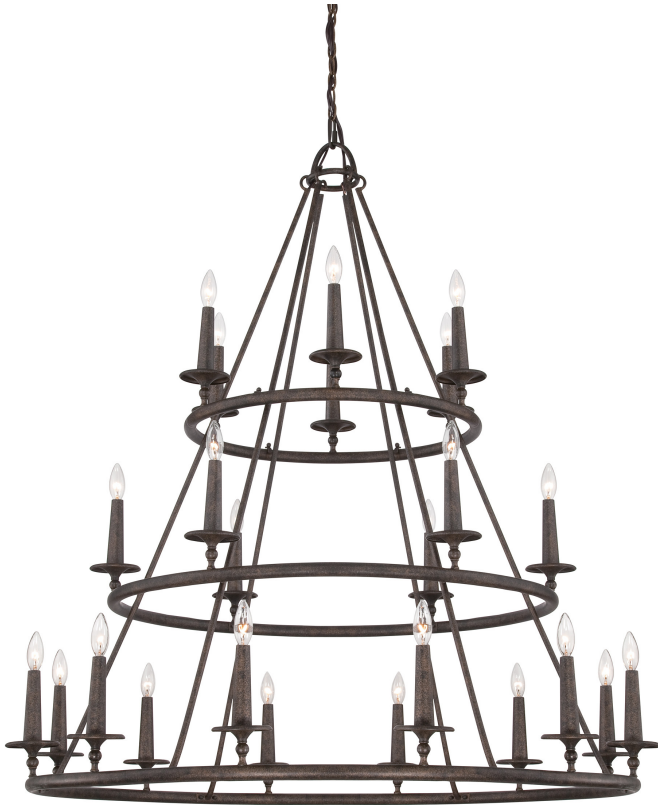

VYR5024ML

Voyager Chandelier

Malaga

QUOIZEL
LIGHTING

DIMENSIONS

Dimensions: 48.00" W x 52.00" H x 48.00" D

Overall Height: 151"

Canopy Dimensions: 6.00"W x 6.00"D

Chain/Downrod Length: 8'

Weight: 29.30 lbs

DETAILS

Material: Steel

LAMPING

Light Source: Incandescent

Bulb Included: No

Bulb Type: Candelabra Base

Bulb Quantity: 24

Watts per Bulb: 60

ELECTRICAL

Dimmable: Yes

Voltage: 120v

Wire Length: 12'

INSTALLATION

Location Rating: Damp