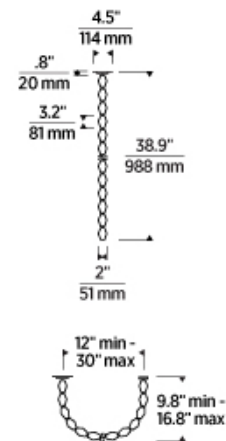

Natural Brass

LAMPING

Includes 12.3 watt, 678 total delivered lumens, 90 CRI 2700K or 3000K LED modules. Remote dimmable with most LED compatible ELV and TRIAC dimmers. 277V dimmable with 0-10V dimmers. Surface dimmable with ELV, TRIAC and 0-10V dimmers. Remote 120V or 277V. Surface 120V-277V. Can be installed on a sloped ceiling up to 45°.

Natural Brass

Polished Nickel

Dark Bronze

ORDERING INFORMATION

700CLR	SHAPE OR SIZE	FINISH	LAMP
	36 36	BZ DARK BRONZE	-LED927R INTEGRATED LED 90 CRI 2700K 120V (REMOTE)
		NB NATURAL BRASS	-LED927R-277 INTEGRATED LED 90 CRI 2700K 277V (REMOTE)
		N POLISHED NICKEL	-LED927S INTEGRATED LED 90 CRI 2700K 120V-277V UNIVERSAL (SURFACE)
			-LED930R INTEGRATED LED 90 CRI 3000K 120V (REMOTE)
			-LED930R-277 INTEGRATED LED 90 CRI 3000K 277V (REMOTE)
			-LED930S INTEGRATED LED 90 CRI 3000K 120V-277V UNIVERSAL (SURFACE)

700CLR _____

JOB NAME _____

NOTES _____

COLLIER 36 PENDANT

VISUAL COMFORT & Co.

SPECIFICATIONS

PRIMARY MATERIAL	Aluminum or Brass
SHADE MATERIAL	Crystal
NET WEIGHT	11 lbs
HEIGHT	38.9in
WIDTH	2in
LENGTH	2in
UP LIGHT / DOWN LIGHT / BOTH?	
WET LISTED	
DAMP LISTED	
DRY LISTED	
MIN. HANGING HEIGHT	38.9in
MAX HANGING HEIGHT	41.9in
TOTAL CORD LENGTH	
TOTAL STEM LENGTH	
STEM QTY	
SLOPED CEILING ADAPTABLE?	Yes 45° Max
GENERAL LISTING	ETL Listed
INCLUDES	

REMOTE CANOPY/SURFACE CANOPY/MUD PLATE

LAMPING SPECIFICATIONS

	LED LAMP	INTEGRATED LED	NON LED	NO LAMP
DELIVERED LUMENS		678		
WATTS		12.3		
MAX WATTAGE PER BULB		12.3W		
		120V ELV, TRIAC 277V 0-10V Universal 120V-277V 0-10, ELV, TRIAC		
CCT		2700K 3000K		
CRI		90 CRI		
LED LIFETIME		>50000		
AVERAGE BULB HOURS				
FIELD SERVICEABLE LED				
LAMP BASE		Integrated LED		
LAMP SHAPE		Integrated LED		
LAMP INCLUDED?		True		
WARRANTY**		5 Years		