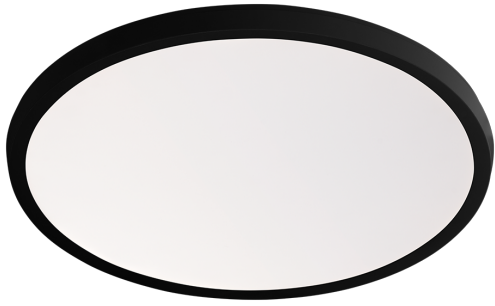

Project:

Location:

Fixture Type:

Catalog Number:

AVAILABLE FINISHES:

Argo

FM-4219

PRODUCT DESCRIPTION

A simple and perfect form. Round out your lighting design with this luminaire that flush mounts directly to your ceiling or wall for a clean look and super illumination, thanks to advanced technology featuring efficient LED lighting. A curvaceous silhouette that will brighten your social circle.

FEATURES

- Driver concealed within the fixture
- 1" profile, edge-lit illumination
- The integrated driver is inside of fixture

SPECIFICATIONS

Rated Life	60000 Hours
Standards	ETL, cETL, Damp Location Listed, Title 24 JA8: 2019 Compliant
Input	120-277V
Dimming	TRIAC: 100-5%
Mounting	Can be mounted on ceiling or wall in all orientations
Color Temp	2700K, 3500K, 3000K
CRI	90
Construction	Aluminum body with PC diffuser, Aluminum body with acrylic diffuser
Driver Dimension	2.0" x 1.4" x 1.0"