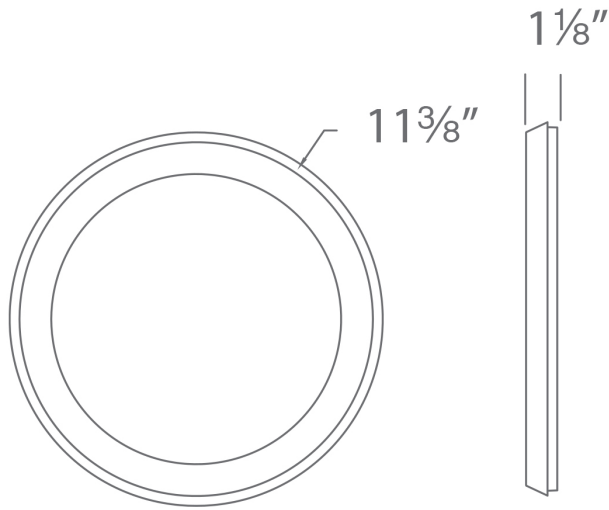

FM-4211

Project: _____

Location: _____

Fixture Type: _____

Catalog Number: _____

AVAILABLE FINISHES:

Argo

FM-4211

PRODUCT DESCRIPTION

A simple and perfect form. Round out your lighting design with this luminaire that flush mounts directly to your ceiling or wall for a clean look and super illumination, thanks to advanced technology featuring efficient LED lighting. A curvaceous silhouette that will brighten your social circle.

FEATURES

- Driver concealed within the fixture
- 1" profile, edge-lit illumination
- The integrated driver is inside of fixture

SPECIFICATIONS

Rated Life	60000 Hours
Standards	ETL, cETL, Damp Location Listed, Title 24 JA8: 2019 Compliant
Input	120 VAC, 120-277V
Dimming	TRIAC: 100-5%
Mounting	Can be mounted on ceiling or wall in all orientations
Color Temp	2700K, 3500K, 3000K
CRI	90
Construction	Aluminum body with PC diffuser, Aluminum body with acrylic diffuser
Driver Dimension	2.0" x 1.4" x 1.0"

REPLACEMENT PARTS

HDW-LX20-MA - Hardware Pack

Model & Size	Color Temp & CRI	Finish	Watt	Voltage	LED Lumens	Delivered Lumens	Title 24
FM-4211 11"	2700K 90	BK Black	20.6W	120-277V	2109	1461	YES
	2700K 90	BN Brushed Nickel	20.6W	120-277V	2109	1461	YES
	2700K 90	WT White	20.6W	120-277V	2109	1461	YES
	3500K 90	BK Black	20.6W	120-277V	2109	1472	YES
	3500K 90	BN Brushed Nickel	20.6W	120-277V	2109	1472	YES
	3500K 90	WT White	20.6W	120-277V	2109	1472	YES
	3000K 90	BK Black	19.8W	120 VAC	2109	1521	Yes
	3000K 90	BN Brushed Nickel	19.8W	120 VAC	2109	1521	YES
	3000K 90	WT White	19.8W	120 VAC	2109	1521	YES

Example: **FM-4211-WT**