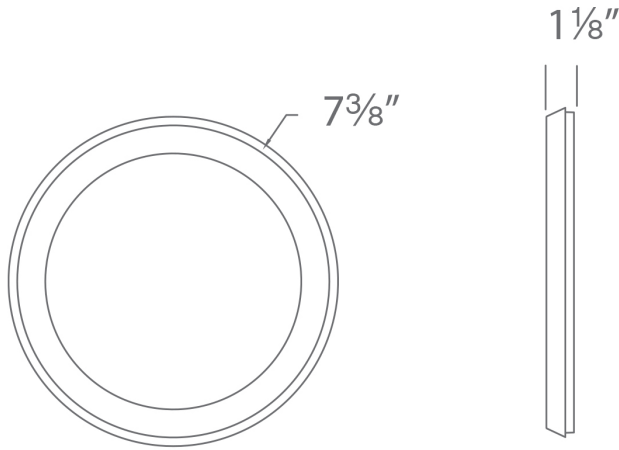

A simple and perfect form. Round out your lighting design with this luminaire that flush mounts directly to your ceiling or wall for a clean look and super illumination, thanks to advanced technology featuring efficient LED lighting. A curvaceous silhouette that will brighten your social circle.

FEATURES

- Driver concealed within the fixture
- 1" profile, edge-lit illumination
- The integrated driver is inside of fixture

SPECIFICATIONS

Rated Life	60000 Hours
Standards	ETL, cETL, Damp Location Listed, Title 24 JA8: 2019 Compliant
Input	120 VAC, 120-277V
Dimming	TRIAC: 100-5%
Mounting	Can be mounted on ceiling or wall in all orientations
Color Temp	2700K, 3500K, 3000K
CRI	90
Construction	Aluminum body with PC diffuser, Aluminum body with acrylic diffuser
Driver Dimension	2.0" x 1.4" x 1.0"