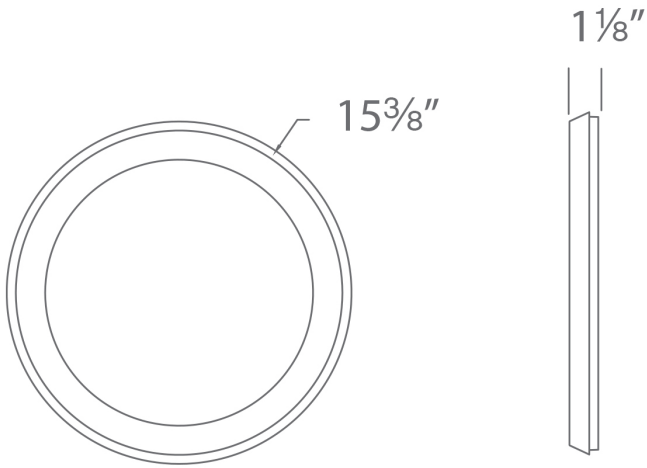

FM-4215

Project:

Location:

Fixture Type:

Catalog Number:

AVAILABLE FINISHES:

Argo

FM-4215

PRODUCT DESCRIPTION

A simple and perfect form. Round out your lighting design with this luminaire that flush mounts directly to your ceiling or wall for a clean look and super illumination, thanks to advanced technology featuring efficient LED lighting. A curvaceous silhouette that will brighten your social circle.

FEATURES

- Driver concealed within the fixture
- 1" profile, edge-lit illumination
- The integrated driver is inside of fixture

SPECIFICATIONS

Rated Life	60000 Hours
Standards	ETL, cETL, Damp Location Listed, Title 24 JA8: 2019 Compliant
Input	120 VAC, 120-277V
Driver Dimension	2.0" x 1.4" x 1.0"
Dimming	TRIAC: 100-5%
Mounting	Can be mounted on ceiling or wall in all orientations
Color Temp	3000K, 3500K, 2700K
CRI	90
Construction	Aluminum body with acrylic diffuser, Aluminum body with PC diffuser

REPLACEMENT PARTS

HDW-LX20-MA - Hardware Pack

Model & Size	Color Temp & CRI	Finish	Watt	Voltage	LED Lumens	Delivered Lumens	Title 24
FM-4215 15"	2700K 90	BK Black	27.5W	120-277V	3084	2114	YES
	2700K 90	BN Brushed Nickel	27.5W	120-277V	3084	2114	YES
	2700K 90	WT White	27.5W	120-277V	3084	2114	YES
	3500K 90	BK Black	27.5W	120-277V	3084	2278	YES
	3500K 90	BN Brushed Nickel	27.5W	120-277V	3084	2278	YES
	3500K 90	WT White	27.5W	120-277V	3084	2278	YES
	3000K 90	BK Black	26.2W	120 VAC	3084	2221	Yes
	3000K 90	BN Brushed Nickel	26.2W	120 VAC	3084	2221	YES
	3000K 90	WT White	26.2W	120 VAC	3084	2221	YES

Example: FM-4215-WT