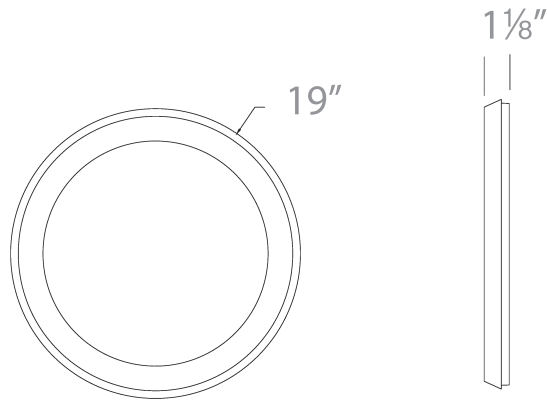

REPLACEMENT PARTS

HDW-LX20-MA - Hardware Pack

FM-4219

Model & Size	Color Temp & CRI	Finish	Watt	Voltage	LED Lumens	Delivered Lumens	Title 24
FM-4219 19"	2700K 90	BK Black	32.7W	120-277V	3985	2214	YES
	2700K 90	BN Brushed Nickel	32.7W	120-277V	3985	2214	YES
	2700K 90	WT White	32.7W	120-277V	3985	2214	YES
	3500K 90	BK Black	32.7W	120-277V	3985	2389	YES
	3500K 90	BN Brushed Nickel	32.7W	120-277V	3985	2389	YES
	3500K 90	WT White	32.7W	120-277V	3985	2389	YES
	3000K 90	BK Black	31W	120-277V	3985	2870	Yes
	3000K 90	BN Brushed Nickel	31W	120-277V	3985	2870	YES
	3000K 90	WT White	31W	120-277V	3985	2870	YES

Example: FM-4219-WT