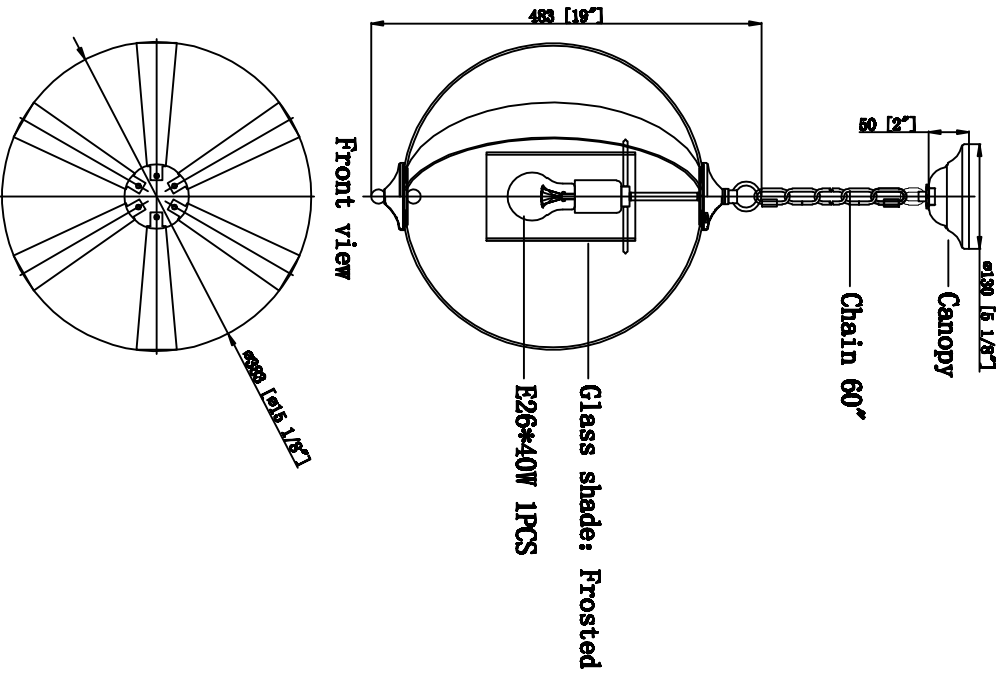

Finish:
 Colorway 1:Vintage Gold
 Colorway 2:Vintage Silver
 Colorway 3:Black
 Glass shade: Frosted
 Type of Bulb:E26
 Number of Bulb:1PCS

FACTORY	20
ITEM NO.	LD6012D15
DRAFTER	
DATE	2017.04.11

Model#:	LD6012D15	Chain/Rod/Cord Included(INCH)	60"
Number of Tiers:	1	Chain/Rod/Cord Finish:	Vintage Gold/Vintage Silver/Black
Fixture Material:	Metal & Glass	Chain/Rod/Cord Item#:	CHA1N04PVG/CHA1N04PBK/CHA1N04PIN
Shades Included:	Yes	Wire Included(INCH):	78.7"
Shade Material:	Glass	Wire color:	Gold/Clear/Black
Shade Color:	Frosted	Assembly required	No
Shade Shape:	Cylinder	Light Bulbs:	1
Shade Height:	7.3	Bulb Type:	E26
Shade Width:	4.3	Bulb Wattage:	40W
Shade Length:	N/A	Max Wattage :	40W
Hanging Device:	CHAIN	Voltage :	110-125V
Adjustable:	Yes	Finish:	Vintage Gold/Vintage Silver/Black
Maximum Hanging Height:	28.3"	Hardware Finish:	Vintage Gold/Vintage Silver/Black
Hardware Material:		Hardware Material:	Metal
Maximum Hanging Length:	81.4"	Crystal Trim:	N/A
Length (in.)		Crystal Color :	N/A
Width / Diameter (in.)	15"	UL & UIC Standard :	Yes
Height (in.)	19"	Product Weight:	8
Inside Fixture Length (in.)		Hanging Height (From Only)	
Inside Fixture Width/Diameter(In.)	5.5"	Hanging Height W/Crystal	
Inside Fixture Height (in.)	10.375"	Shipment type :	Small Parcel
Canopy:	Yes	Number of Boxes :	1
Canopy Height:	2"	Box 1 Length :	18
Canopy Width:	5.1"	Box 1 Width :	12
Canopy Length:		Box 1 Height :	21
		Box 2 Length :	10
		Box 2 Width :	
		Box 2 Height :	
		Box 2 Weight :	