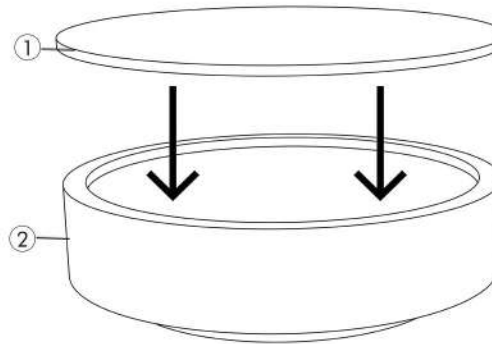

PARTS AND HARDWARE.

PARTS LIST

No.	DESCRIPTION	IMAGE	QTY
1.	MARBLE TOP		01
2.	BASE		01

NOTES.

Thank you for purchasing this quality product! Be sure to check all packing material carefully for small part that may have come loose inside the carton during shipping.

CAUTION: The item is heavy, assembly should be performed by two people.

STEP 1.