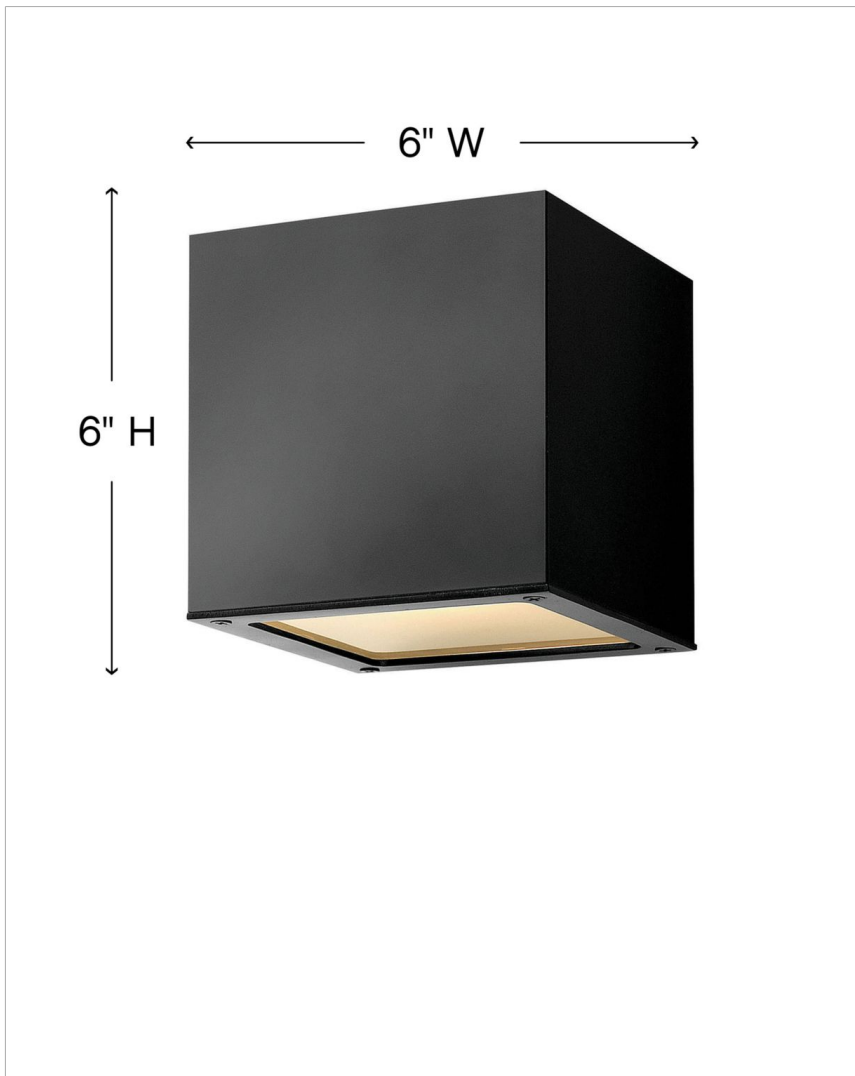

KUBE

1768SK

SMALL DOWN LIGHT WALL MOUNT LANTERN

A collection of sleek designs, Kube's contemporary style featuring solid aluminum construction provides a chic, minimalist statement to complement a variety of exteriors.

DETAILS	
FINISH:	Satin Black
MATERIAL:	Aluminum
GLASS:	Etched Lens
DIMMABLE:	YES, 0-10V TYPE DIMMER ONLY

DIMENSIONS	
WIDTH:	6"
HEIGHT:	6"
WEIGHT:	3.5lb
BACK PLATE:	4.5" Sq.
EXTENSION:	6.8"
TOP TO OUTLET:	3"

LIGHT SOURCE	
LIGHT SOURCE:	Integrated LED
LED NAME:	LC1-60
VOLTAGE:	120v/277v
COLOR TEMP:	3000
LUMENS:	600
CRI:	96
INCANDESCENT EQUIVALENCY:	1 x 60w
DIMMABLE:	YES, 0-10V TYPE DIMMER ONLY

SHIPPING	
CARTON LENGTH:	8.5
CARTON WIDTH:	8.5
CARTON HEIGHT:	9.5
CARTON WEIGHT:	4