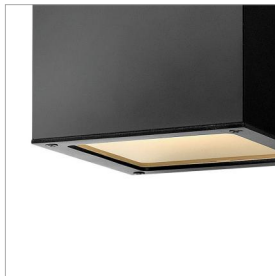

KUBE

1768SK

SMALL DOWN LIGHT WALL MOUNT LANTERN

A collection of sleek designs, Kube's contemporary style featuring solid aluminum construction provides a chic, minimalist statement to complement a variety of exteriors.

DETAILS	
FINISH:	Satin Black
MATERIAL:	Aluminum
GLASS:	Etched Lens
DIMMABLE:	YES, 0-10V TYPE DIMMER ONLY

DIMENSIONS	
WIDTH:	6"
HEIGHT:	6"
WEIGHT:	3.5lb
BACK PLATE:	4.5" Sq.
EXTENSION:	6.8"
TOP TO OUTLET:	3"

LIGHT SOURCE	
LIGHT SOURCE:	Integrated LED
LED NAME:	LC1-60
VOLTAGE:	120v/277v
COLOR TEMP:	3000
LUMENS:	600
CRI:	96
INCANDESCENT EQUIVALENCY:	1 x 60w
DIMMABLE:	YES, 0-10V TYPE DIMMER ONLY

SHIPPING	
CARTON LENGTH:	8.5
CARTON WIDTH:	8.5
CARTON HEIGHT:	9.5
CARTON WEIGHT:	4