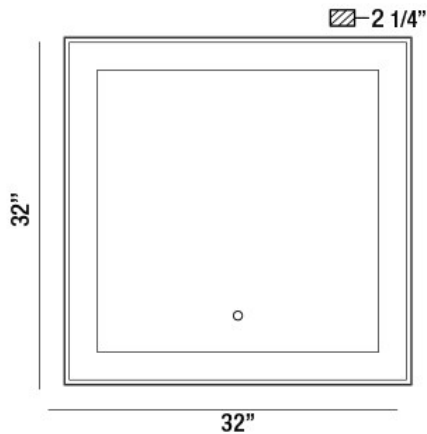

TECHNICAL DETAILS

Location	:	DAMP
Approval	:	

PROJECT INFORMATION

Job Name: Date: Type:

Comments: