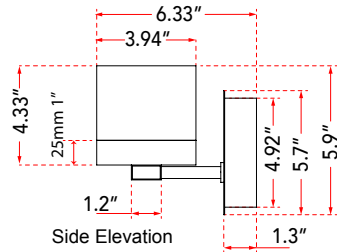

ABRA MODEL **20024WV-BN**

4Lt Vanity with Square Edge Lite Dimmable LED Acrylic Shades

FAMILY NAME **Cubic**

UPC **00858083007153**

FIXTURE MATERIAL				FIXTURE DIMENSIONS IN INCHES										
Frame Material	Finishes Available	Diffuser Type	Diffuser Finish	Diameter	Height	o.a.h	Width	Length	Ext	Weight	ADA	Location	Rating	Compliance
Metal	BN-Brushed Nickel BZ-Bronze	Acrylic	White		4.33	5.9		30.9	6.33	12		Wall Mount only	Damp Location	cETLus
LAMPING										Compatible Dimmers		Junction Box Type		SUPPLIED
Lamp Type	Lamp qty	Wattage	Max Wattage	Base	Kelvin	CRI	Initial Lumen's	Delivered Lumen's	Voltage	ELV		Standard 4 x 4 Octagon Box		
LED	4	5.6w	22.4w	Solid State Module	3000k	90+	1904	1333 estimated	120v	SPECIAL NOTES				