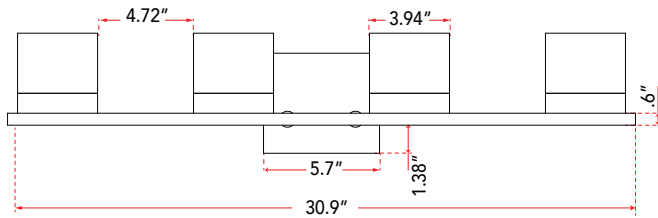

ABRA MODEL **20024WV-BN**

4Lt Vanity with Square Edge Lite Dimmable LED Acrylic Shades

FAMILY NAME **Cubic**

UPC **00858083007153**

FIXTURE MATERIAL				FIXTURE DIMENSIONS IN INCHES										
Frame Material	Finishes Available	Diffuser Type	Diffuser Finish	Diameter	Height	o.a.h	Width	Length	Ext	Weight	ADA	Location	Rating	Compliance
Metal	BN-Brushed Nickel BZ-Bronze	Acrylic	White		4.33	5.9		30.9	6.33	12		Wall Mount only	Damp Location	cETLus
LAMPING										Compatible Dimmers		Junction Box Type		SUPPLIED
Lamp Type	Lamp qty	Wattage	Max Wattage	Base	Kelvin	CRI	Initial Lumen's	Delivered Lumen's	Voltage	ELV		Standard 4 x 4 Octagon Box		
LED	4	5.6w	22.4w	Solid State Module	3000k	90+	1904	1333 estimated	120v	SPECIAL NOTES				