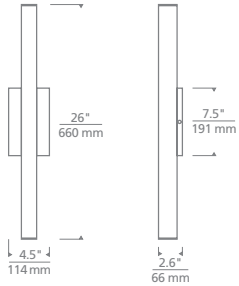

SPECIFICATIONS

DELIVERED LUMENS	1286.1
WATTS	11.85
VOLTAGE	Universal 120V-277V
DIMMING	Dimmable with most LED compatible ELV & TRIAC dimmers + 0-10V
LIGHT DISTRIBUTION	Symmetric
OPTICS	not applicable
MOUNTING OPTIONS	Wall
CCT	3000K
CRI	90+
COLOR BINNING	3 Step
BUG RATING	B0-U3-G0
DARK SKY	Non Compliant
WET LISTED	IP65
GENERAL LISTING	ETL, ADA
CALIFORNIA TITLE 24	Can be used to comply with CEC 2016 Title 24 Part 6 for outdoor use. Registration with CEC Appliance Database not required.
START TEMP	-30°C
FIELD SERVICEABLE LED	No
CONSTRUCTION	Aluminum
HARDWARE	Stainless Steel
FINISH	Powder Coat
LED LIFETIME	L70; 70,000 Hours
WARRANTY*	5 Years
WEIGHT	5 lbs.

* Visit techlighting.com for specific warranty limitations and details.

CHARA SQUARE 26
OUTDOOR WALL
shown in black

ORDERING INFORMATION

SERIES	SHAPE	CRI/CCT	LENGTH	FINISH	FUNCTION	VOLTAGE
700OWCHA	S SQUARE	930 90 CRI 3000K	26 26"	B BLACK	UD UPLIGHT & DOWNLIGHT	UNV 120V - 277V