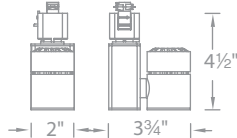

14W EXTERMINATOR II – model: 1014

LEDme® H/L/J Track Luminaire

WAC LIGHTING

Responsible Lighting®