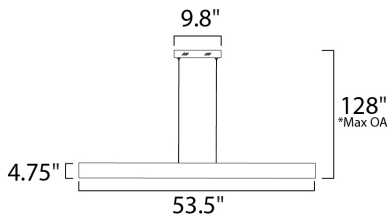

PRODUCT DESCRIPTION

A thin, half-inch aluminum blade now in your choice of Metallic Bronze or Brushed Aluminum incorporates a threadlike LED board recessed into the bottom. The result is a unique effect of light appearing on the surface below without a clear indication from where it is generated.

*max overall height

MEASUREMENTS

- DIMENSION : 53.5" L x 0.5" W x 3" H
- MAX OAH : 128" OAH
- CANOPY : 9.8" W x 1.6" H x 9.8" L
- HANGING WEIGHT : 3.9 lb

LAMPING

- LUMENS : 2,240 Rated
- BULB : 1 x 32W LED PCB Integrated , 32W Total
- BULB INCLUDED : (Integrated)
- DIMMABLE : Triac CL
- CRI : 80+ CRI
- COLOR_TEMP : 3000K