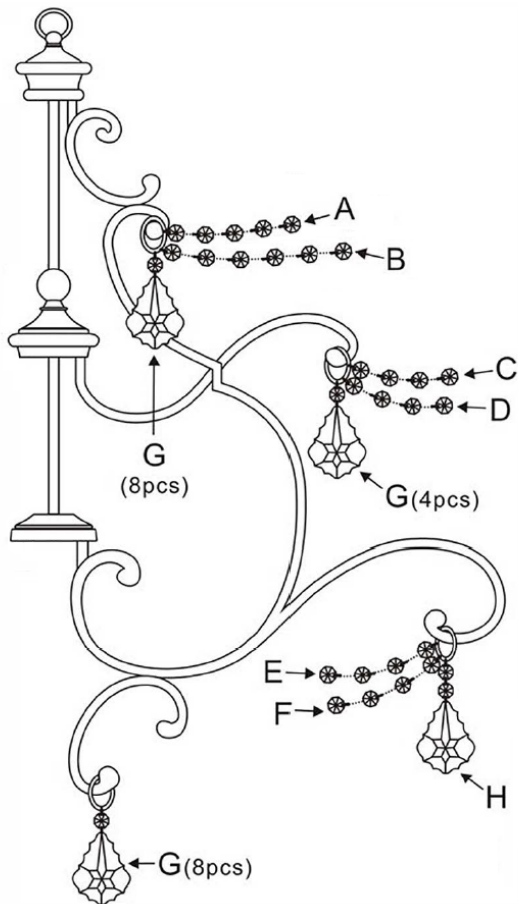

## MODEL#:7512-BU-CL-MWP ASSEMBLY AND DRESSING INSTRUCTIONS

**WARNING:**

Electrical Danger Turn Power Off

All electrical components must be installed by a licensed electrician in accordance with the National Electric Code and the appropriate local electrical codes.

- A= 6 Jewels Strands \* 8pcs
- B= 8 Jewels Strands \* 8pcs
- C= 25 Jewels Strands \* 4pcs
- D= 29 Jewels Strands \* 4pcs
- E= 20 Jewels Strands \* 8pcs
- F= 23 Jewels Strands \* 8pcs
- G= 20/75-3" + 1 Jewel \* 20pcs
- H= 20/75-3" + 2 Jewels \* 8pcs