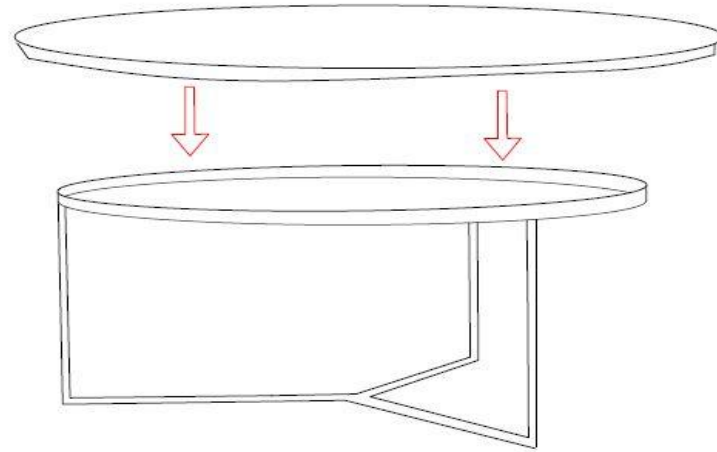

MOE'S

home collection

ASSEMBLY INSTRUCTIONS.

CHLOE COFFEE TABLE

GK-1110-18

THANK YOU FOR YOUR PURCHASE!

PARTS AND HARDWARE. PARTS LIST

| No. | DESCRIPTION | IMAGE | QTY |
|-----|-------------|---|-----|
| A | METAL BASE |  | 1 |
| B | TOP |  | 1 |

STEP 1.

STEP 2.

NOTES.

Thank you for purchasing this quality product! Be sure to check all packing material carefully for small part that may have come loose inside the carton during shipping.

Caution: The item is heavy, assembly should be performed by two people.