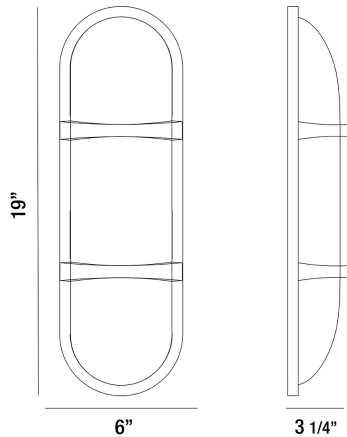

OSLER, LARGE OUTDOOR WALL SCONCE

PRODUCT DETAILS

| | | |
|-----------------------|---|-----------------|
| No. | : | 35989-011 |
| Product Color | : | TEXTURED SILVER |
| Shade / Accent Colour | : | WHITE GLASS |
| Width | : | 6" |
| Height | : | 19" |
| Ext | : | 3.25" |
| Weight | : | 5.1lbs |

Options Available

| ITEM NO. | FINISH | SHADE |
|-----------|-----------------|-------------|
| 35989-011 | TEXTURED SILVER | WHITE GLASS |

TECHNICAL DETAILS

| | | |
|----------------------|---|---|
| Hanging Support Type | : | WIRE |
| IP Rating | : | 44 |
| Location | : | WET |
| Approval | : |  |
| Title 24 | : | Yes |