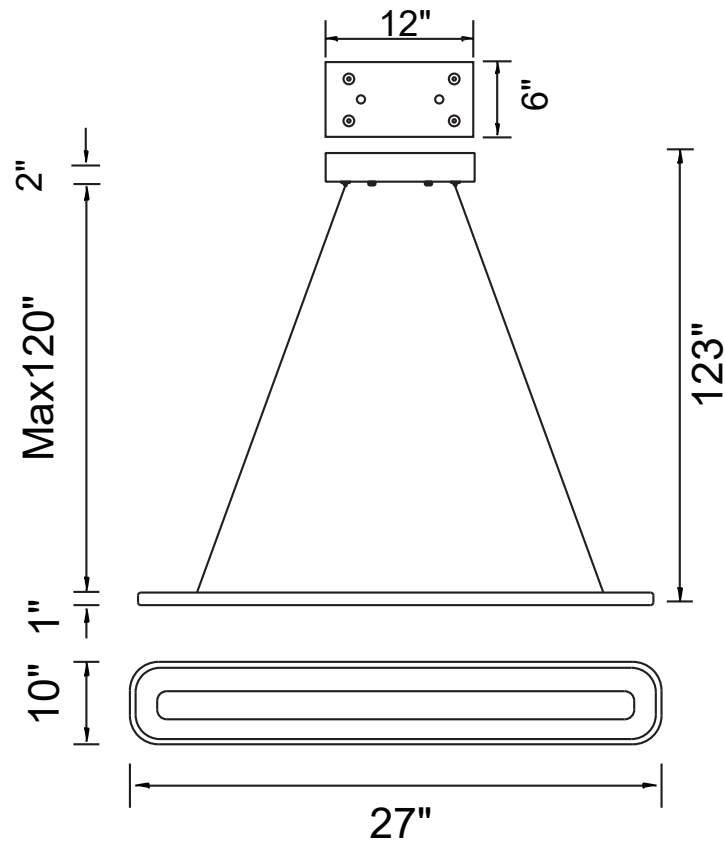

PROJECT: _____

FIXTURE TYPE: _____

LOCATION: _____

CONTACT/PHONE: _____

Item	7111P27-103
Collection	CAMPTON
Finish	White
Glass	-----
Crystal	-----
Input	120V AC,60HZ,AC

Shade	-----
Length/Dia.	27"
Width/Ext.	10"
Height	1"
Maximum	123"
Lumens	1872

Light Source	LED
Bulb Info.	36W
Included	-----
Dimmable	Yes
Color	3000K
Weight	