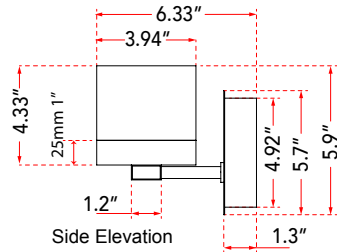

ABRA MODEL **20023WV-BN**

3Lt Vanity with Square Edge Lite Dimmable LED Acrylic Shades

FAMILY NAME **Cubic**

UPC **00858083007139**

FIXTURE MATERIAL				FIXTURE DIMENSIONS IN INCHES										
Frame Material	Finishes Available	Diffuser Type	Diffuser Finish	Diameter	Height	o.a.h	Width	Length	Ext	Weight	ADA	Location	Rating	Compliance
Metal	BN-Brushed Nickel BZ-Bronze	Acrylic	White		4.33	5.9		22.25	6.33	9.5		Wall Mount only	Damp Location	cETLus
LAMPING										Compatible Dimmers		Junction Box Type		SUPPLIED
Lamp Type	Lamp qty	Wattage	Max Wattage	Base	Kelvin	CRI	Initial Lumen's	Delivered Lumen's	Voltage	ELV		Standard 4 x 4 Octagon Box		
LED	3	5.6w	16.8w	Solid State Module	3000k	90+	1428	1000 estimated	120v	SPECIAL NOTES				