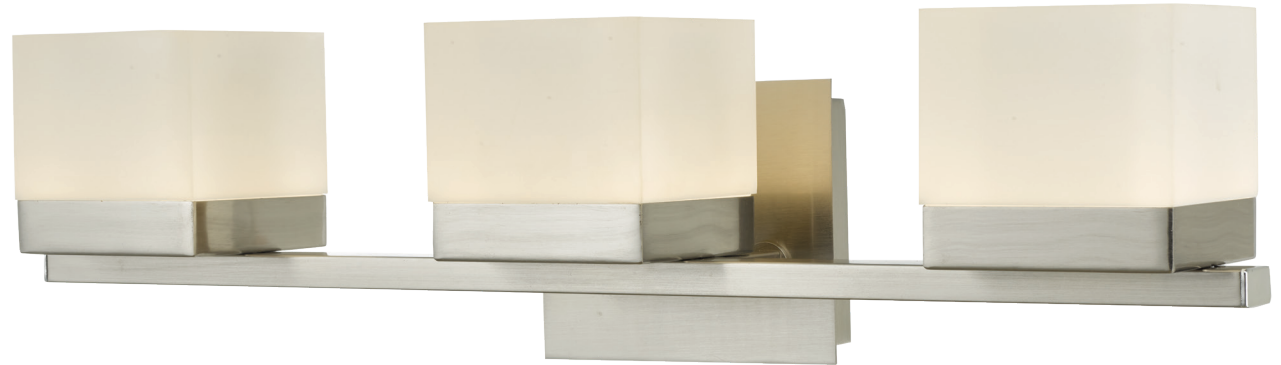

ABRA MODEL **20023WV-BN**

3Lt Vanity with Square Edge Lite Dimmable LED Acrylic Shades

FAMILY NAME **Cubic**

UPC **00858083007139**

FIXTURE MATERIAL				FIXTURE DIMENSIONS IN INCHES										
Frame Material	Finishes Available	Diffuser Type	Diffuser Finish	Diameter	Height	o.a.h	Width	Length	Ext	Weight	ADA	Location	Rating	Compliance
Metal	BN-Brushed Nickel BZ-Bronze	Acrylic	White		4.33	5.9		22.25	6.33	9.5		Wall Mount only	Damp Location	cETLus
LAMPING										Compatible Dimmers		Junction Box Type		SUPPLIED
Lamp Type	Lamp qty	Wattage	Max Wattage	Base	Kelvin	CRI	Initial Lumen's	Delivered Lumen's	Voltage	ELV		Standard 4 x 4 Octagon Box		
LED	3	5.6w	16.8w	Solid State Module	3000k	90+	1428	1000 estimated	120v	SPECIAL NOTES				