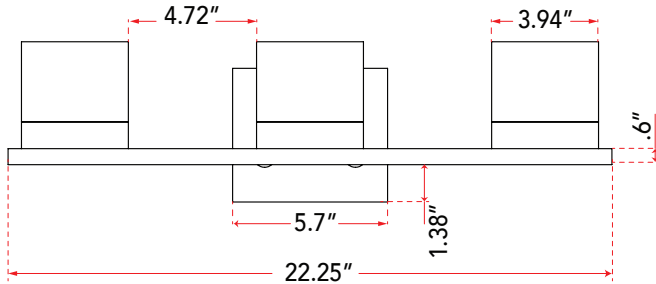

ABRA MODEL **20023WV-BN**

3Lt Vanity with Square Edge Lite Dimmable LED Acrylic Shades

FAMILY NAME **Cubic**

UPC **00858083007139**

FIXTURE MATERIAL				FIXTURE DIMENSIONS IN INCHES										
Frame Material	Finishes Available	Diffuser Type	Diffuser Finish	Diameter	Height	o.a.h	Width	Length	Ext	Weight	ADA	Location	Rating	Compliance
Metal	BN-Brushed Nickel BZ-Bronze	Acrylic	White		4.33	5.9		22.25	6.33	9.5		Wall Mount only	Damp Location	cETLus
LAMPING										Compatible Dimmers		Junction Box Type		SUPPLIED
Lamp Type	Lamp qty	Wattage	Max Wattage	Base	Kelvin	CRI	Initial Lumen's	Delivered Lumen's	Voltage	ELV		Standard 4 x 4 Octagon Box		
LED	3	5.6w	16.8w	Solid State Module	3000k	90+	1428	1000 estimated	120v	SPECIAL NOTES				