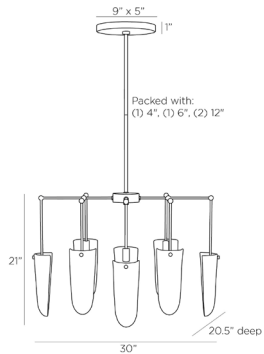

## VALERIA CHANDELIER

DMC04  
H: 26 IN, W: 30 IN, D: 20.5 IN  
Clear Seedy  
Contract Suitable As Is

Our luxe Valeria chandelier is fashioned in clear seedy glass, with a delicate, oval pipe framework in antique brass iron. Like glistening water droplets, shield-shaped shades cascade from each arm, casting warm ambient light as it passes through the textured glass. Finish will vary.

### DIMENSIONS

Chandelier	H: 21 IN, W: 30 IN, D: 20.5 IN
Minimum Hanging Height	26 IN
Maximum Hanging Height	56 IN
Canopy	H: 1 IN, W: 9 IN, D: 5 IN

### WIRING

Rating	Damp
Suggested Bulb Type	B10
Cord	7 FT, Clear/Silver, SVT
Socket	8, Type B - E12
Photographed Bulb	Clear Straight Tip Candelabra Bulb
Maximum Watt	60
Voltage	110-120 V