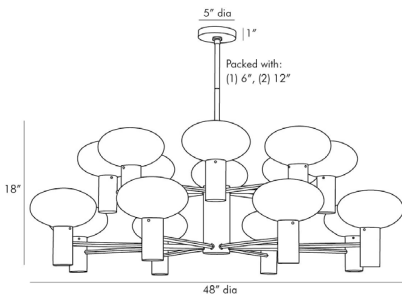

ARTERIOS

BENTLEY CHANDELIER

89628

H: 25 IN, Dia: 48.00 IN

Antique Brass, Opal Glass

Contract Suitable As Is

Finished in antique brass the cylindrical center features several slender arms that spider out in a diamond-like formation to showcase sixteen mushroom-shaped opal glass globes. The connection between the glass and the steel is clean and concise—visually streamlining this piece. Over-sized this luxe light is a great solution for personal or professional spaces in need of a little (or a lot!) of luster. Damp-rated, although limited covered outdoor conditions may affect finish.

APPEARANCE

Material	Glass, Steel
Finish	Antique Brass, Opal
Top Coat/Sealant	true
Link	Welded

DIMENSIONS

Globe 1	H: 5.5 IN, Dia: 8.00 IN
Chandelier	H: 18 IN, Dia: 48.00 IN
Minimum Hanging Height	25 IN
Maximum Hanging Height	49 IN
Canopy	H: 1 IN, Dia: 5.00 IN

WIRING

Rating	Damp
Cord	10 FT, Black/White, SVT
Socket	16, Type B=-E12 Other
Maximum Watt	25
Voltage	110-120 V

CERTIFICATIONS

Certifications	Mexico European Union, United Arab Emirates, United States, Canada
----------------	---

COMPLIANCY

UL/ETL	Yes
CB	Yes
RoHS	true

SHIPPING

Shipping Requirements	TruckShip
Product Weight	40 LBS
Gross Weight 1	59.5 LBS
Shipping Box 1	H: 18 IN, L: 44 IN, W: 43 IN

REPLACEMENT PARTS

Replacement Part 1	PIPE-101
Replacement Part 1 Dim	(1) 6", (1) 12"
Replacement Part 2	CANOPY-420
Replacement Part 2 Dim	1" x 5"