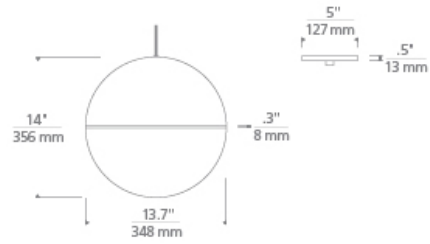

Akova Grande Pendant

LED T20

DESCRIPTION

Transforming a sphere into mid-century art, the Akova Grande Pendant by Tech Lighting bands together contemporary finishes with a smooth acrylic diffuser to project a beautiful glow. Offered in 14" diameter the Akova Grande Pendant is an elegant contemporary design featuring an upper metal housing available in three contemporary finish combinations. Aged brass accented with a bright brass band, matte black accented with a chrome band or matte black accented with an aged brass band. Also available as a smaller scale pendant, wall sconce and ceiling mount to complete the look. Lamping options are compatible with most dimmers. (No Lamp) Rated for (1) 60 watt max. E26 medium base lamp (Not Included). LED 120 volt 17 watt, 908 delivered lumens, 2700K, medium base LED A21 lamp. Dimmable with most LED compatible ELV and TRIAC dimmers. Fixture provided with 12 feet of field-cuttable black cloth cord.

INSTALLATION

This product can mount to either a 4" square electrical box with round plaster ring or an octagon electrical box.

WEIGHT

6.5-6.5lb / 2.95-2.95kg ±

aged brass/bright brass matte black/aged brass white/chrome