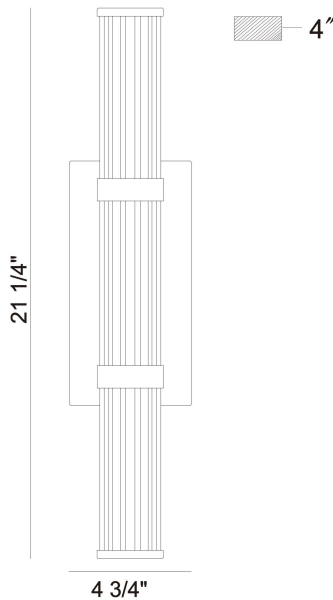

### PRODUCT DETAILS

No.	:	47124-028
Product Color	:	MATTE BLACK
Product Material	:	BLACK
Shade / Accent Colour	:	CLEAR
Shade / Accent Material	:	GLASS
Diameter	:	2.5"
Height	:	21"
Ext	:	4"
Weight	:	12.5LBS
Shade Height	:	21"
Shade Diameter	:	2.25"

### TECHNICAL DETAILS

Hanging Support Type	:	J-BOX
Canopy / Backplate Length	:	5.5"
Canopy / Backplate Height	:	9.5"
Canopy / Backplate Width	:	1.5"
IP Rating	:	IP44
Beam Angle	:	360