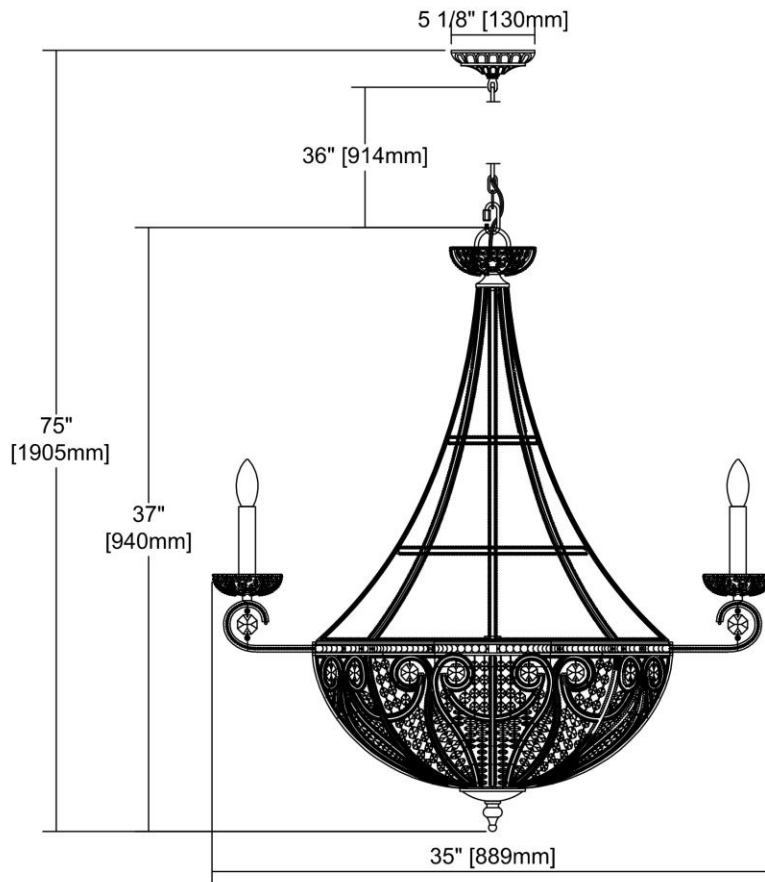


	<b>ITEM #:</b>	15968/8+6
	<b>UPC</b>	748119097961
	<b>Description</b>	Elizabethan 14-Light Chandelier in Dark Bronze with Clear Crystal
	<b>Finish</b>	Dark Bronze
	<b>Materials</b>	Crystal, Metal
	<b>Brand</b>	ELK Lighting
	<b>Collection</b>	Elizabethan
	<b>Category</b>	Indoor Lighting
	<b>Type</b>	Chandelier

ITEM DIMENSIONS				RATINGS & SPECIFICATIONS				
<b>Width</b>	35 inches			<b>Safety Rating</b>	UL		<b>Certification</b>	N/A
<b>Depth</b>	35 inches			<b>ADA Compliant</b>	N/A		<b>Voltage</b>	N/A
<b>Height</b>	37 inches			<b>BULBS / SOCKETS</b>				
<b>Weight</b>	30 pounds			<b>Quantity</b>	14		<b>Wattage</b>	60 watts
ADDITIONAL DIMENSIONS				<b>Included</b>	No		<b>Type</b>	B11 (E12 Candelabra Base)
<b>Backplate / Canopy</b>	5x5			<b>Other</b>	N/A			
<b>HCWO</b>	N/A			CHAIN / CORD INFORMATION				
<b>Min. Extension</b>	N/A			<b>Chain</b>	N/A		<b>Cord</b>	N/A
<b>Max. Extension</b>	N/A			SHADE / GLASS DETAILS				
OVERALL HEIGHT				<b>Shade/Glass Description</b>	Clear Crystal			
<b>Min.</b>	N/A		<b>Max.</b>	N/A				
EXTENSION ROD(S)				<b>Width</b>	N/A		<b>Height</b>	N/A
N/A				<b>Width at Top</b>	N/A		<b>Width at Bottom</b>	N/A