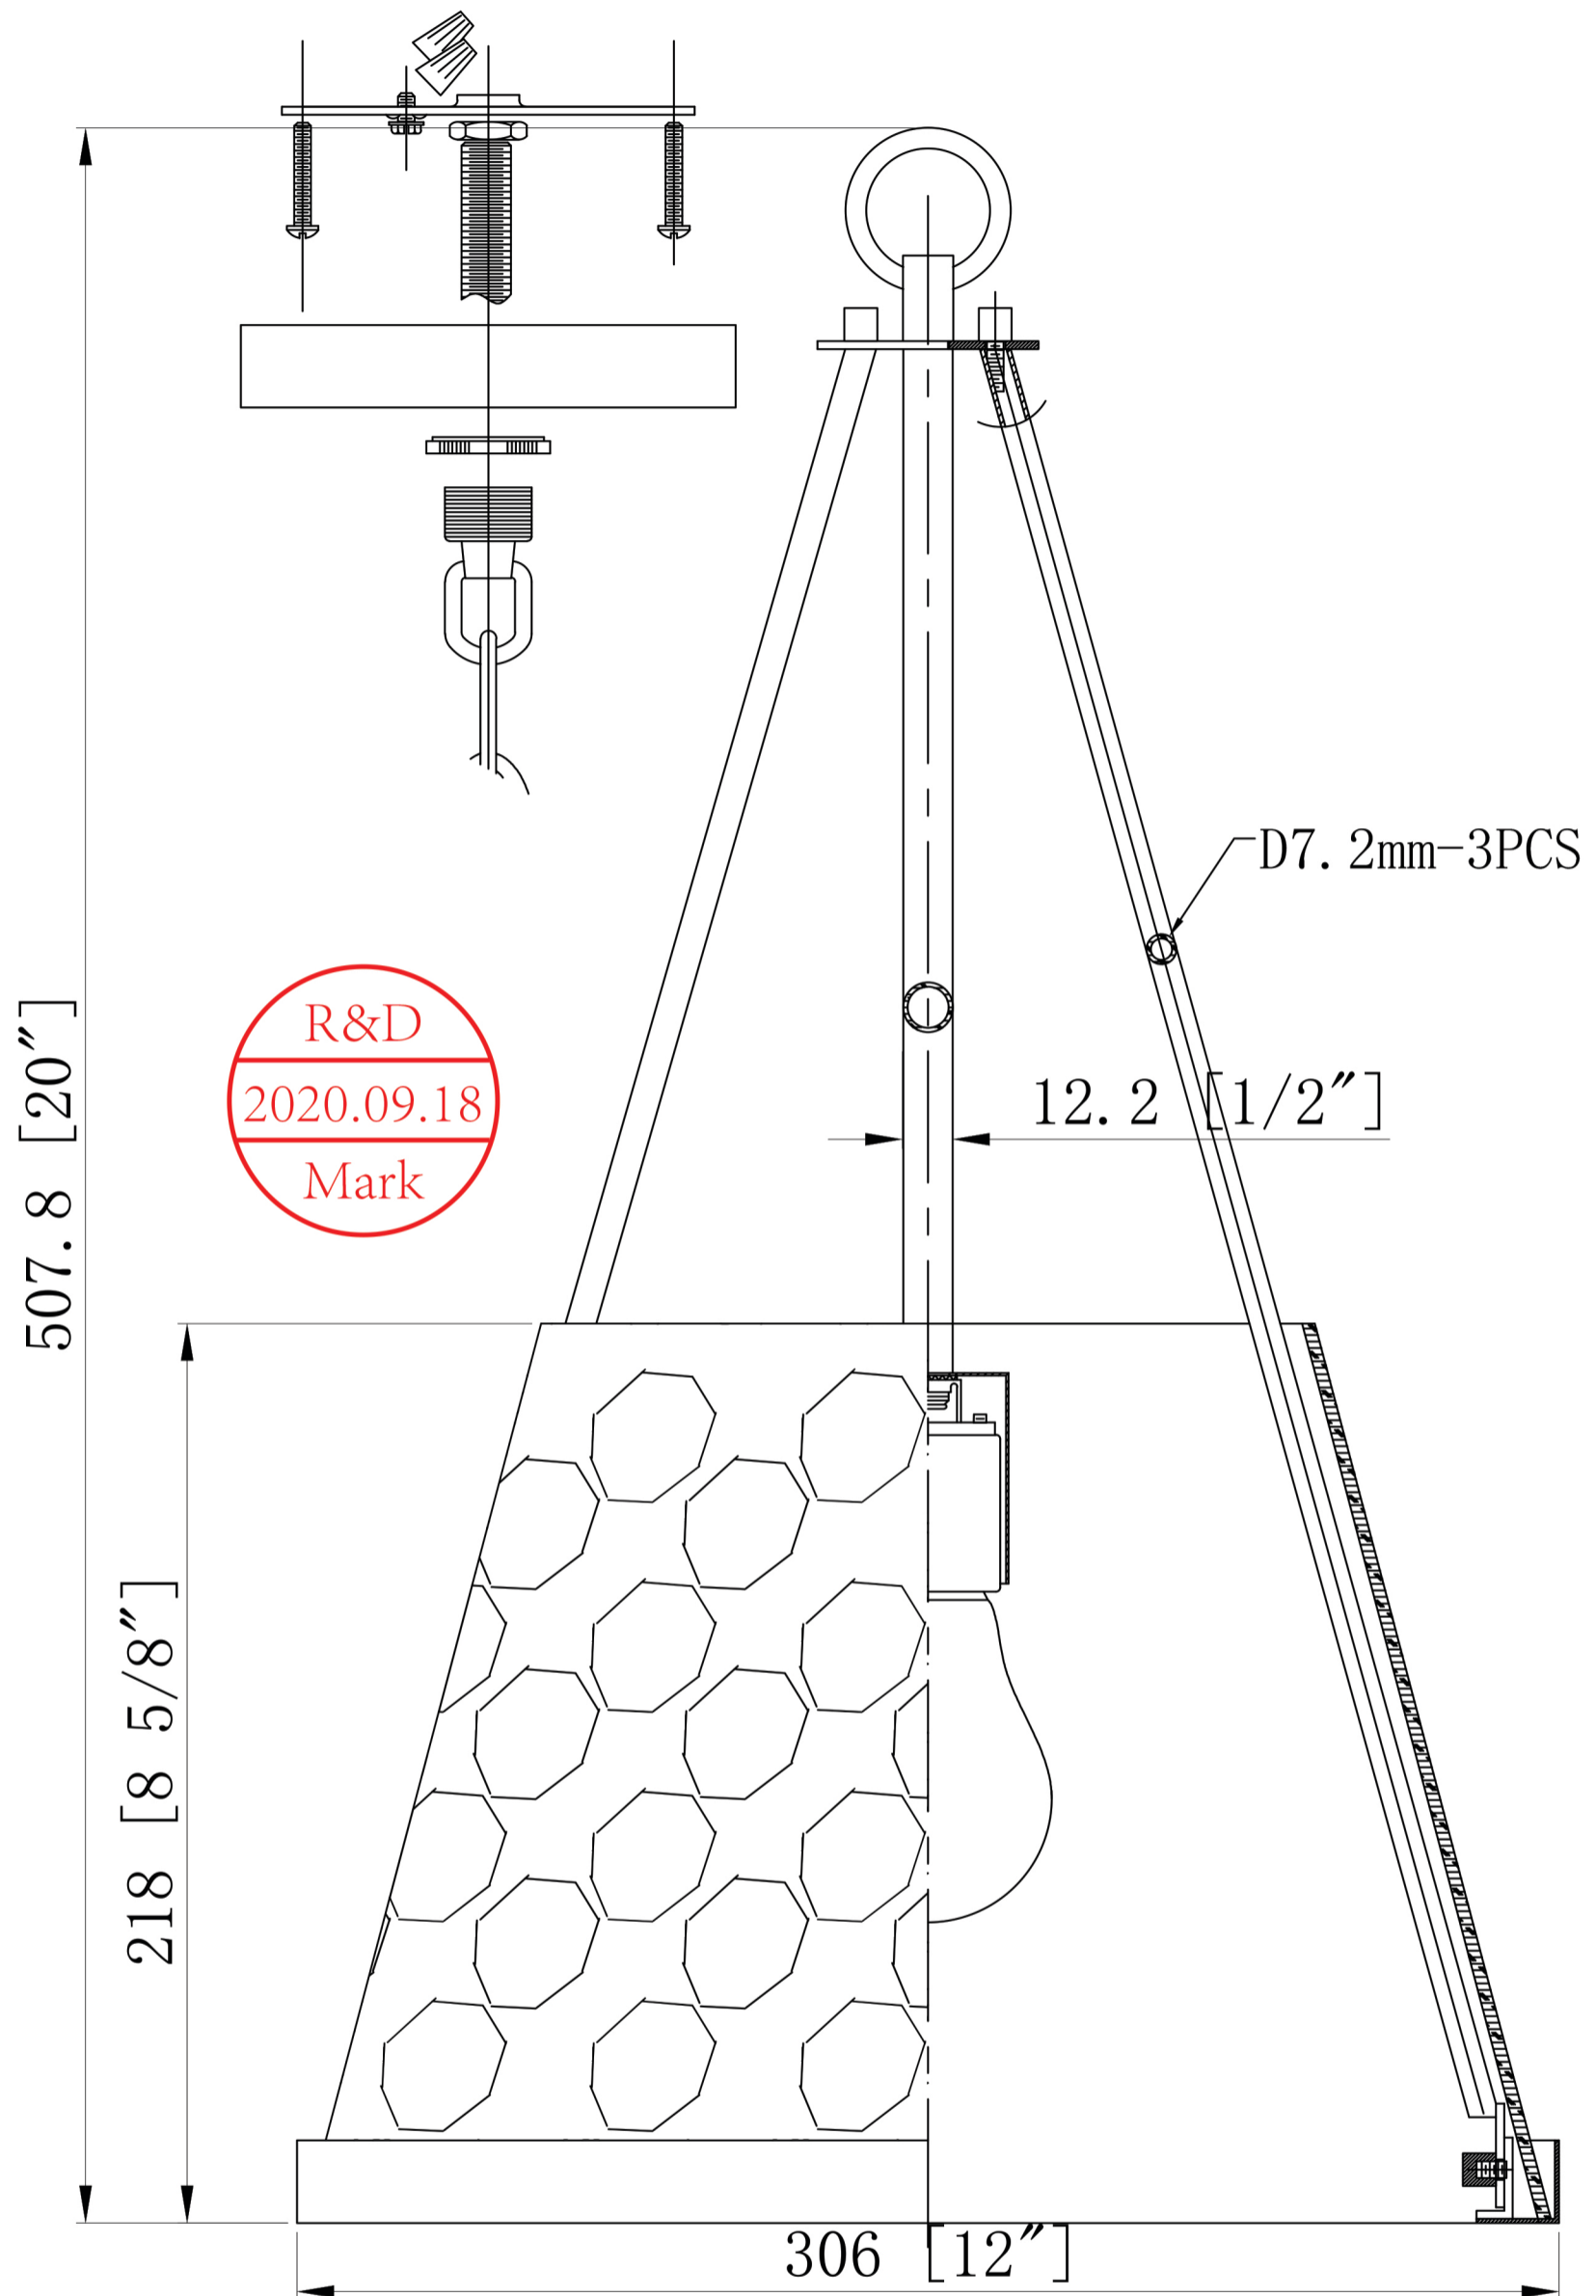

# ITEM: WB19419B-WaterPattern Glass

INNOVATIONS LIGHTING  
DESIGN COPYRIGHT - 14/09/2020  
ALL RIGHTS RESERVED AND MAY  
NOT BE DUPLICATED WITHOUT OUR  
WRITTEN PERMISSION