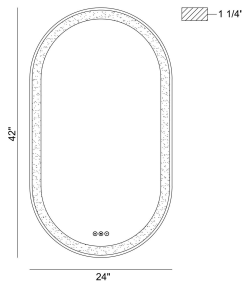

SARA, 42IN INTEGRATED LED MIRROR

PRODUCT DETAILS

No.	:	47563-025
Product Color	:	MATTE BLACK
Product Material	:	BLACK
Shade / Accent Colour	:	FROSTED
Shade / Accent Material	:	GLASS
Diameter	:	24"
Height	:	42"
Overall Height	:	42"
Ext	:	2"
Weight	:	22LBS

ITEM NO.	FINISH	SHADE
47563-018	MATTE SILVER	FROSTED
47563-025	MATTE BLACK	FROSTED

TECHNICAL DETAILS

Hanging Support Type	:	Z-BAR
IP Rating	:	IP44
Title 24	:	YES
Beam Angle	:	270

PROJECT INFORMATION

 Job Name: Date: Type: