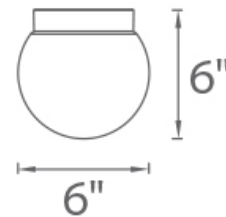

LINE DRAWING