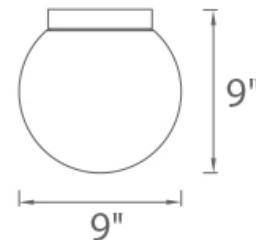

LINE DRAWING