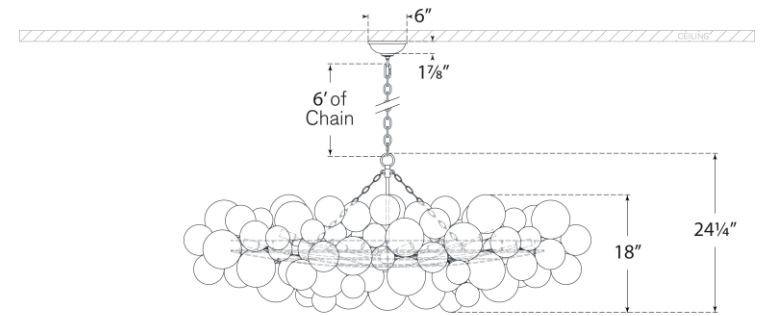

TEAR SHEET

Talia Large Linear Chandelier

Item # JN 5117BSL-CG

Designer: Julie Neill

Height: 24.25"

Width: 25.75" x 63.25"

Canopy: 6" Round

Finishes: BSL, G, PW

Glass Options: CG

Socket: 12 - E12 Candelabra

Wattage: 12 - 6.5 LED B11

Weight: 51 Pounds

Note: Assembly Required

Side View

Top View