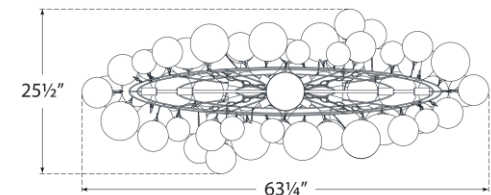

TEAR SHEET

Talia Large Linear Chandelier

Item # JN 5117BSL-CG

Designer: Julie Neill

Height: 24.25"

Width: 25.75" x 63.25"

Canopy: 6" Round

Finishes: BSL, G, PW

Glass Options: CG

Socket: 12 - E12 Candelabra

Wattage: 12 - 6.5 LED B11

Weight: 51 Pounds

Note: Assembly Required

Side View

Top View