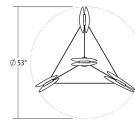

Type #:

Dimensions

Height:	6.75"
Width:	11.75"
Length:	4"
Diameter:	53.5"
Canopy/Backplate/Base:	4.5"
Size:	4-Light Large
Canopy/Backplate/Base Height:	0.5"

Installation

Installation:	Licensed electrician required
Sloped Ceiling Compatible?:	Compatible
Minimum Hanging Height:	26"
Maximum Hanging Height:	72"