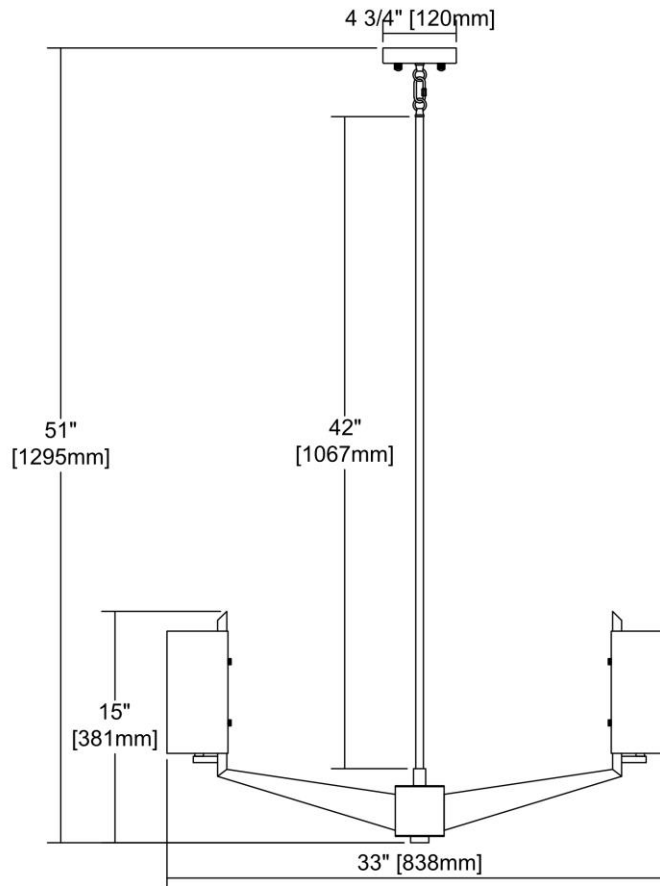

ITEM #:	15316/8
UPC	748119130132
Description	Blakeslee 8-Light Chandelier in Matte Black and Satin Brass with Clear Glass
Finish	Matte Black, Satin Brass
Materials	Glass, Metal
Brand	ELK Lighting
Collection	Blakeslee
Category	Indoor Lighting
Type	Chandelier

ITEM DIMENSIONS				RATINGS & SPECIFICATIONS				
Width	33 inches			Safety Rating	N/A		Certification	N/A
Depth	33 inches			ADA Compliant	N/A		Voltage	N/A
Height	15 inches			BULBS / SOCKETS				
Weight	18 pounds			Quantity	8	Wattage	60 watts	
ADDITIONAL DIMENSIONS				Included	No		Type	A19 (E26 Medium Base)
Backplate / Canopy	5x5			Other	N/A			
HCWO	N/A			CHAIN / CORD INFORMATION				
Min. Extension	N/A			Chain	N/A		Cord	N/A
Max. Extension	N/A			SHADE / GLASS DETAILS				
OVERALL HEIGHT				Shade/Glass Description	Clear Glass			
Min.	N/A		Max.	N/A				
EXTENSION ROD(S)				Width	N/A		Height	N/A
Rods: 1-6, 3-12				Width at Top	N/A		Width at Bottom	N/A