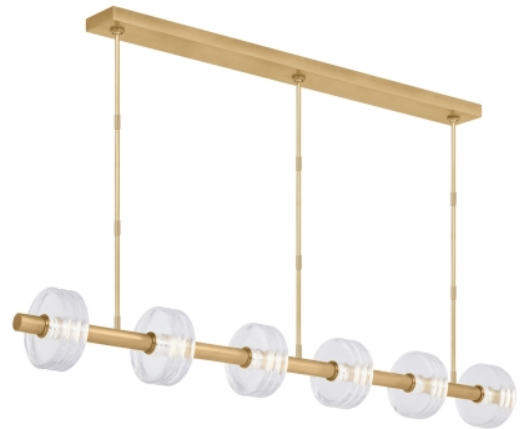

# LAUREL LARGE LINEAR CHANDELIER

VISUAL COMFORT & CO.

## PRODUCT FEATURES

- Poured-Cast Glass manufactured in Italy
- Fully dimmable integrated LED lamp
- This item is made of natural brass. It is a living finish that will patina and warm with age which adds richness. If it gets an uneven patina or spots, a brass cleaner can restore the finish
- Great feature piece to anchor a large dining room, foyer or living space
- Protected by a 5-year warranty

## LAMPING

Includes 30 watts, 1000 total delivered lumens, 2700K LED module. Dimmable with most LED compatible ELV dimmers. Ships with (8) 12" and (4) 6" rigid stems in coordinating finish. Can be installed on a sloped ceiling up to 30°. 120V-277V. Not dimmable when used on 277V application.

## SPECIFICATIONS

PRIMARY MATERIAL	Brass
SHADE MATERIAL	Crystal
NET WEIGHT	55 lbs
HEIGHT	8in
WIDTH	8in
LENGTH	46.7in
UP LIGHT / DOWN LIGHT / BOTH?	
WET LISTED	
DAMP LISTED	
DRY LISTED	
MIN. HANGING HEIGHT	13.1in
MAX HANGING HEIGHT	67.8in
TOTAL CORD LENGTH	
TOTAL STEM LENGTH	Up to 120in
STEM QTY	12
SLOPED CEILING ADAPTABLE?	Yes 30° Max
GENERAL LISTING	ETL Listed
INCLUDES	