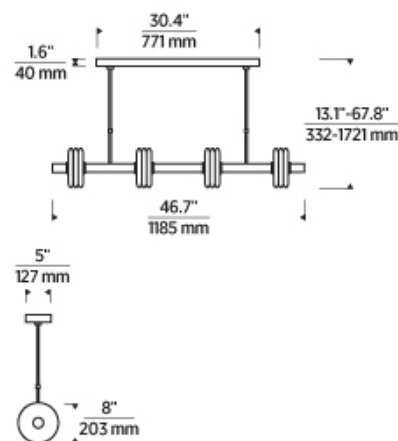

## SPECIFICATIONS

PRIMARY MATERIAL	Brass
SHADE MATERIAL	Crystal
NET WEIGHT	55 lbs
HEIGHT	8in
WIDTH	8in
LENGTH	46.7in
UP LIGHT / DOWN LIGHT / BOTH?	
WET LISTED	
DAMP LISTED	
DRY LISTED	
MIN. HANGING HEIGHT	13.1in
MAX HANGING HEIGHT	67.8in
TOTAL CORD LENGTH	
TOTAL STEM LENGTH	Up to 120in
STEM QTY	12
SLOPED CEILING ADAPTABLE?	Yes 30° Max
GENERAL LISTING	ETL Listed
INCLUDES	