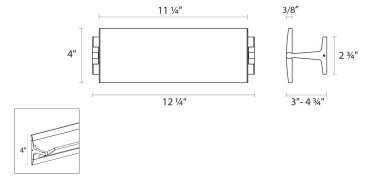

Project:

Aileron LED Sconce Spec Sheet

SKU: 2700.16 Learn more at:
<https://sonnemanlight.com/aileron-led-sconce>

Description: SONNEMAN's [Aileron Optional Mounting Rails for 4" Outlet Box](#) may be ordered in conjunction with our Aileron LED Sconces.

Type #:

Dimensions

Height:	4"
Width:	12.25"
Minimum Extension:	4.75"
Maximum Extension:	3"
Size:	12"
Canopy/Backplate/Base Depth:	12.25
Canopy/Backplate/Base Height:	2.75

Electrical Specs

Bulb(s) Included?:	Yes
Bulb 1 Type:	Integral LED
Input Voltage:	120VAC
Wattage:	10
Initial Lumens:	900
Delivered Lumens:	551
Color Temperature:	3000K
CRI:	80
Power Supply Type:	Driver
Power Supply Quantity:	1
Power Supply Location:	Outlet Box
Dimming Type:	TRIAC/ELV
Bulb Max Wattage:	10

Installation

Installation:	Licensed electrician required
Installation Orientation:	Any Orientation

Shipping

Carton 1 L x W x H:	16" X 10" X 6"
Carton 1 Gross Weight:	5 LBS

Shade

Shade 1 Material:	Aluminum
-------------------	----------