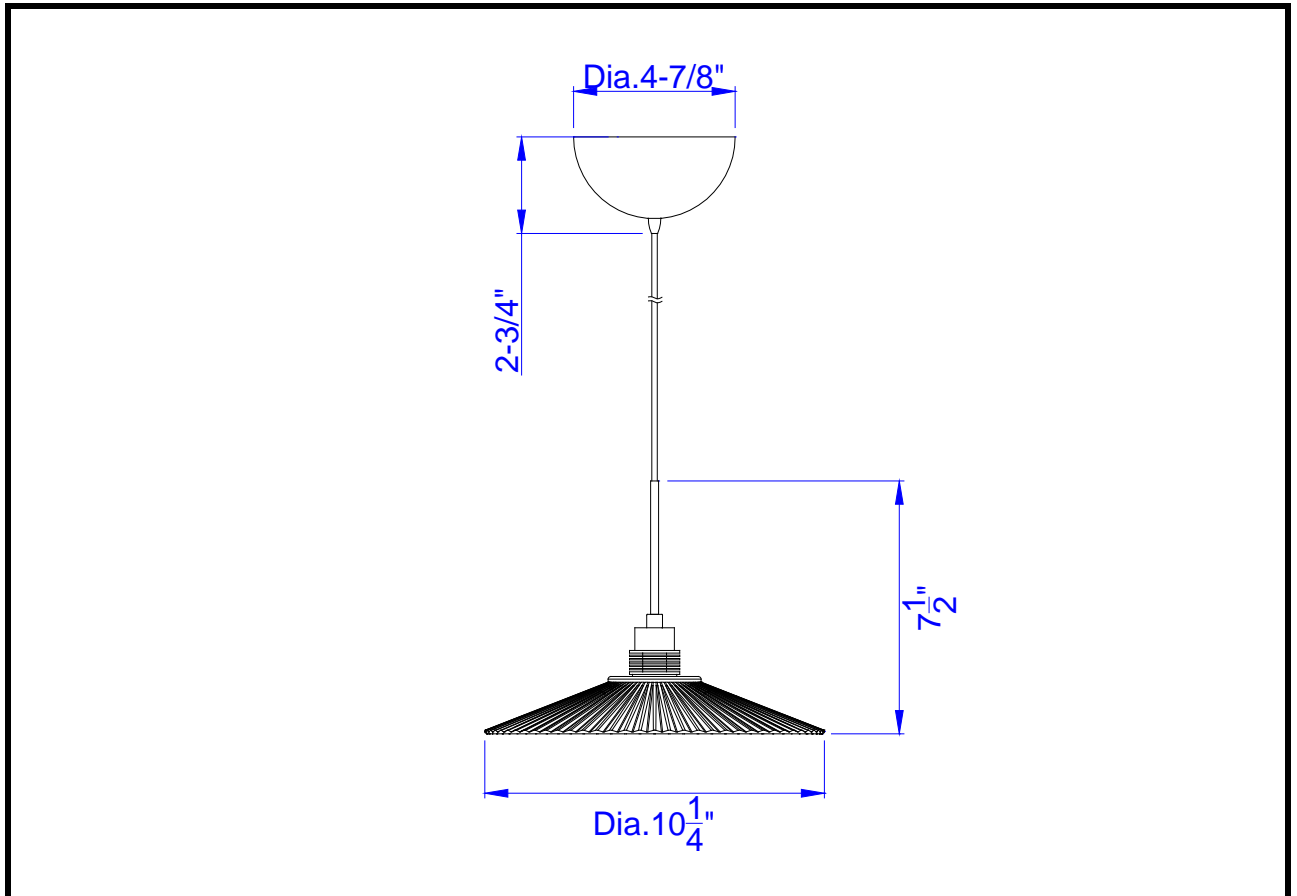

Project: _____

Catalog No.: _____

Lamp/Wattage: _____

- Model No. :** UPL-715
Description: Dimmable 8W LED Light (Similar to 12V, 35W Halogen)
Material : Metal
Cord : 6.5' wire (Uncuttable)
Cord Finish : DB (dark bronze)
Shade Finish: CLR
Material : Glass/Metal
Voltage : 120V
Dimming: Dimmable
Wattage 8W
Lumen 480
Kelvin 2800K~3200K
CRI 85
Rated Life: 30,000 Hours
Warranty: Three Years