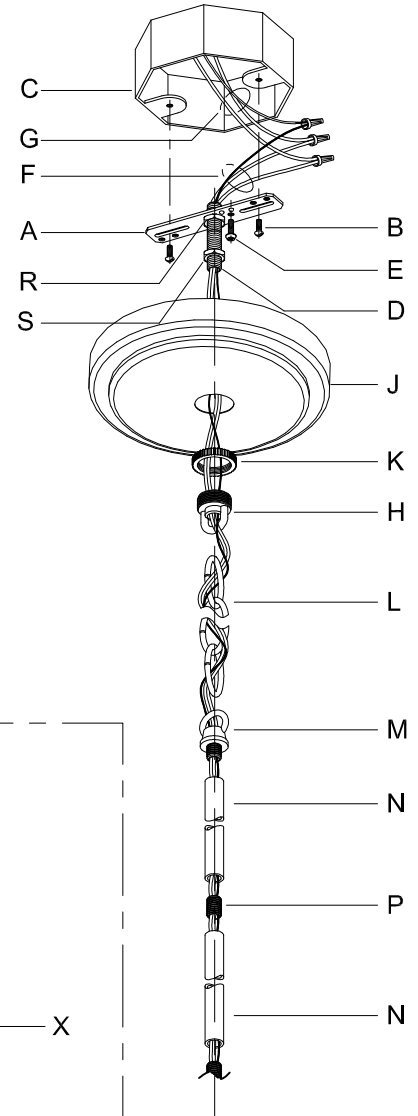

CAUTION: Read instructions carefully and turn electricity off at main circuit breaker panel before beginning installation.

500178

WARNING - If any Special Control Devices are used with this Fixture, Follow the Instructions Carefully to assure full compliance with N.E.C. requirements. If there are any questions, contact a Qualified Electrical Contractor.
CAUTION - All glass is fragile, use care when handling Glass component(s) and or Lamp(s).

CANOPY MOUNTING & WIRE CONNECTION ASSEMBLY STEPS:

1. D,E → A
2. B,A → C
3. R,S,H → D (TO LOCK) (APRETAR)
4. S → H (À VERROUILLER)
5. F → N,P,M
6. N,X,U → Q
7. M → N
8. L → M
9. K,J → L
10. L → H
11. F → L,K,J,H,D
12. F → G
13. J,K → H
14. T → U

ADJUST HEIGHT WITH "D"
 N → A (TO LOCK)
 AJUSTA LA ALTURA CON "D"
 N → A (APRETAR)
 RÉGLEZ LA HAUTEUR AVEC "D"
 N → A (À VERROUILLER)

**B, C, G & T
 (NOT FURNISHED)
 (NON FOURNIE)
 (NO INCLUIDA)**

Instructions d'Assemblage et Installation