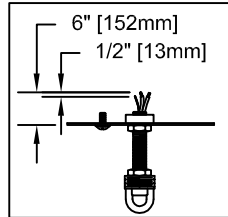

CANOPY MOUNTING & WIRE CONNECTION ASSEMBLY STEPS:

1. D,E → A
2. B,A → C
3. R,S,H → D (TO LOCK) (APRETAR)
4. S → H (À VERROUILLER)
5. F → N,P,M
6. N,X,U → Q
7. M → N
8. L → M
9. K,J → L
10. L → H
11. F → L,K,J,H,D
12. F → G
13. J,K → H
14. T → U