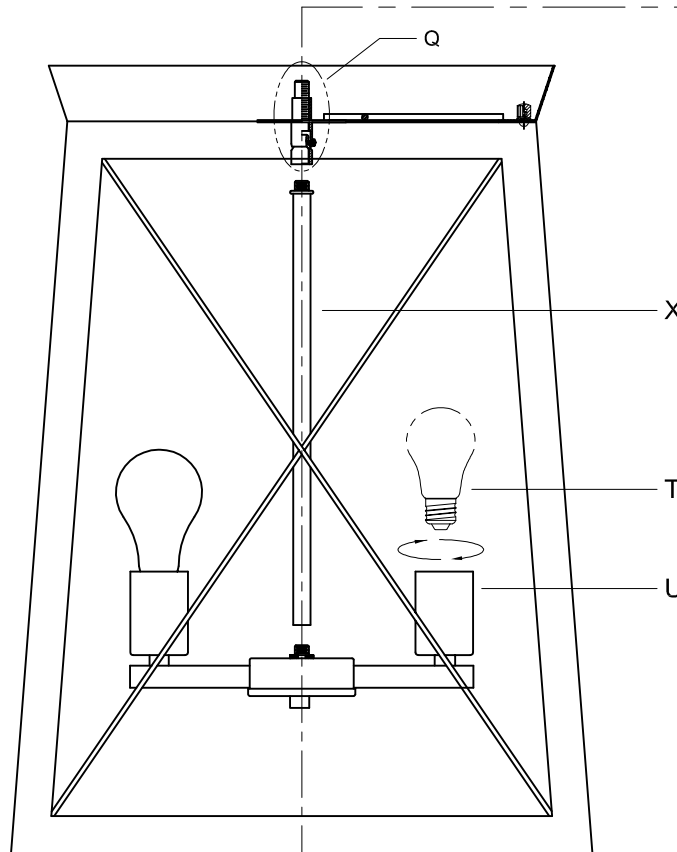

CAUTION: Read instructions carefully and turn electricity off at main circuit breaker panel before beginning installation.

500178

WARNING - If any Special Control Devices are used with this Fixture, Follow the Instructions Carefully to assure full compliance with N.E.C. requirements. If there are any questions, contact a Qualified Electrical Contractor.
CAUTION - All glass is fragile, use care when handling Glass component(s) and or Lamp(s).

CANOPY MOUNTING & WIRE CONNECTION ASSEMBLY STEPS:

1. D,E → A
2. B,A → C
3. R,S,H → D (TO LOCK) (APRETAR)
4. S → H (À VERROUILLER)
5. F → N,P,M
6. N,X,U → Q
7. M → N
8. L → M
9. K,J → L
10. L → H
11. F → L,K,J,H,D
12. F → G
13. J,K → H
14. T → U

ADJUST HEIGHT WITH "D"
 N → A (TO LOCK)
 AJUSTA LA ALTURA CON "D"
 N → A (APRETAR)
 RÉGLEZ LA HAUTEUR AVEC "D"
 N → A (À VERROUILLER)

**B, C, G & T
 (NOT FURNISHED)
 (NON FOURNIE)
 (NO INCLUIDA)**

Instructions d'Assemblage et Installation