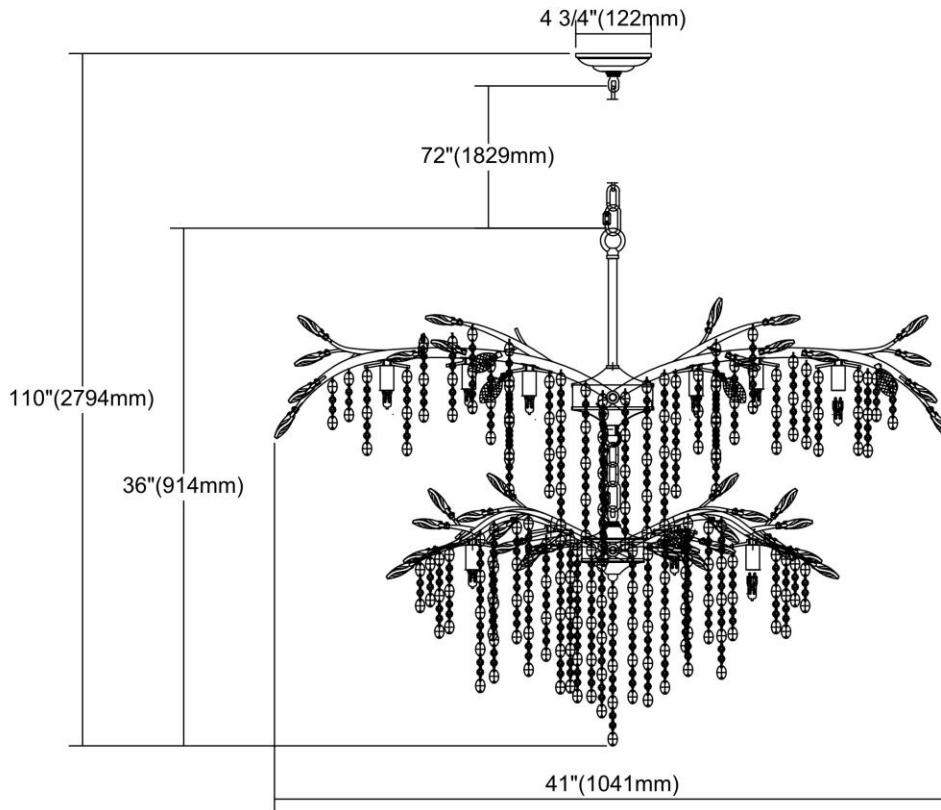


	ITEM #:	11902/12+6
	UPC	748119097893
	Description	Elia 18-Light Chandelier in Spanish Bronze with Clear Crystal
	Finish	Spanish Bronze
	Materials	Crystal, Metal
	Brand	ELK Lighting
	Collection	Elia
	Category	Indoor Lighting
	Type	Chandelier

ITEM DIMENSIONS				RATINGS & SPECIFICATIONS				
Width	30 inches			Safety Rating	UL		Certification	N/A
Depth	41 inches			ADA Compliant	N/A		Voltage	N/A
Height	36 inches			BULBS / SOCKETS				
Weight	29 pounds			Quantity	18		Wattage	40 watts
ADDITIONAL DIMENSIONS				Included	Yes		Type	G9 (G9 Base)
Backplate / Canopy	4.75x4.75			Other	N/A			
HCWO	N/A			CHAIN / CORD INFORMATION				
Min. Extension	N/A			Chain	N/A		Cord	N/A
Max. Extension	N/A			SHADE / GLASS DETAILS				
OVERALL HEIGHT				Shade/Glass Description	Clear Crystal			
Min.	N/A		Max.	N/A				
EXTENSION ROD(S)				Width	N/A		Height	N/A
N/A				Width at Top	N/A		Width at Bottom	N/A