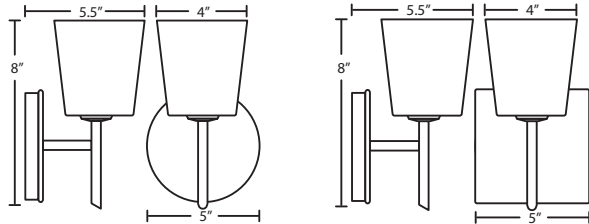

CANTO 5

MINI SCONCES WALL

SPECIFICATIONS:

DESCRIPTION

Wall-mounted sconce featuring one handcrafted glass.

LAMPING

Standard: 40W Low-pressure G9 Halogen 120V lamp, included. Suitable for use in an open fixture. Dimmable with standard incandescent dimmer.

LED: 5W LED Replaceable source 120V, dimmable, included.

DIFFUSER

Shade shall be handcrafted glass of various decors. Diameter of 4.0" and height of 4.125"

CONSTRUCTION

Fixture utilizes metal arm assembly with stamped steel canopy and faceplate (5" Circle or Square), with plated finish.

METAL FINISH

Fixture shall be finished in Bronze, Chrome or Satin Nickel.

MOUNTING

Installs directly to a 4" octagonal outlet box. Wall-mount only. Designed for uplighting, but may also be oriented downward.

LABELS

UL or ETL Listed. Suitable for Damp Locations (interior use only).

CANTO 5 SHOWN IN AMBER MATTE (513180) & RED MATTE (513131) WITH SQUARE CANOPY IN CHROME FINISH

ORDERING:

FIXTURE	GLASS OPTIONS	METAL FINISH	METAL FINISH	OPTIONS
1SW Sconce	513107 Opal Matte	(blank) 40W G9 Hal	BR Bronze	SQ Square
	513131 Red Matte	LED 5W LED 120V, dimmable	CR Chrome	Canopy
	513180 Amber Matte		SN Satin Nickel	
	5131GY Bicolor Green/Yellow			
	5131OP Bicolor Orange/Pina			
	5131SL Solare			