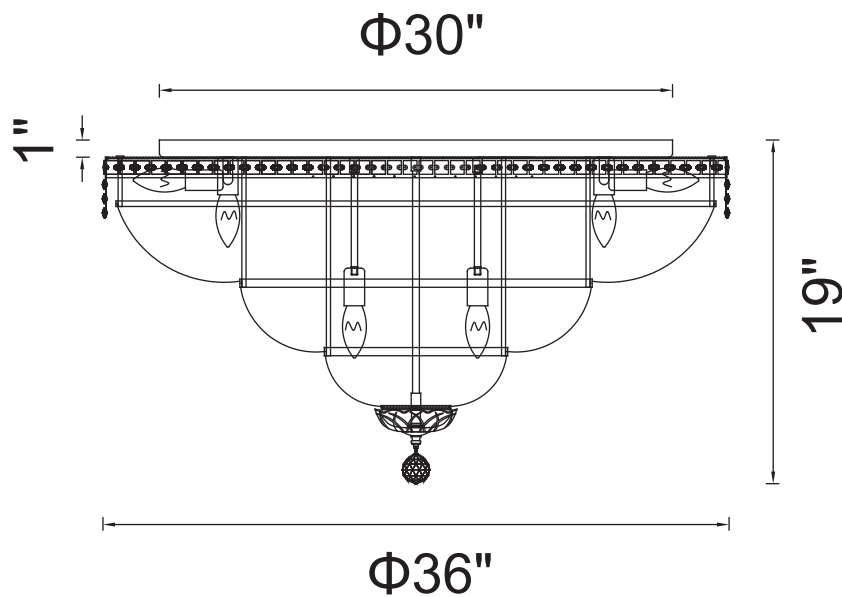

PROJECT: _____

FIXTURE TYPE: _____

LOCATION: _____

CONTACT/PHONE: _____

Item	8003C36C
Collection	STEFANIA
Finish	Chrome
Glass	-----
Crystal	Clear
Input	120V AC,60HZ,AC

Shade	-----
Length/Dia.	36"
Width/Ext.	-----
Height	19"
Maximum	-----
Lumens	-----

Light Source	E12
Bulb Info.	21×60W
Included	-----
Dimmable	Yes
Color	-----
Weight	