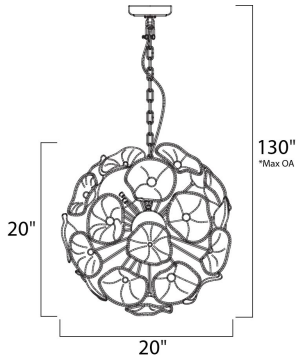

PRODUCT DESCRIPTION

The Fiori Collection boasts of a contemporary design fused with historic craftsmanship. A floral sphere, comprised with hand formed Murano glass crystal petals, is eloquently designed in an amazing combination of glass and chrome while delivering an amazing glow of light. The result is a fixture that will definitely make a statement in any design space.

*max overall height

MEASUREMENTS

DIMENSION : 20" L x 20" W x 20" H
 MAX OAH : 130" OAH
 HANGING WEIGHT : 11.8 lb

LAMPING

LUMENS : 6,000 Rated
 BULB : 12 x 40W Xenon G9 , 480W Total
 BULB INCLUDED : (Included)
 DIMMABLE : Yes
 COLOR_TEMP : 2900K