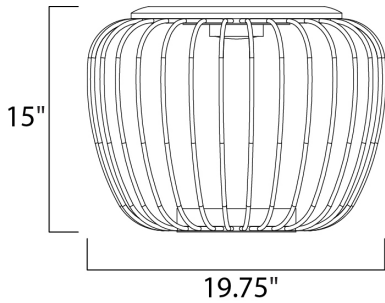

PRODUCT DESCRIPTION

Heavy gage White metal wire glows from the inside when illuminated by the high power LED module concealed in the top. The matching table stool has a wood top and is damp located which makes it perfect for outdoor living spaces.

MEASUREMENTS

DIMENSION : 19.75" L x 19.75" W x 15" H
 HANGING WEIGHT : 17.5 lb

LAMPING

INPUT VOLTAGE : 110-130V
 LUMENS : 576 Rated (470 Del.)
 BULB : 1 x 7W LED PCB Integrated , 7W Total
 BULB INCLUDED : (Integrated)
 DIMMABLE : Triac CL
 CRI : 80+ CRI
 COLOR_TEMP : 3000K
 LIGHTING_DIRECTION : Down