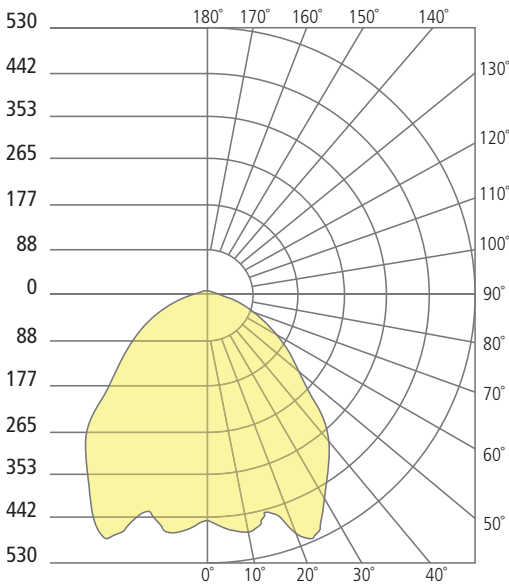

The Ash outdoor wall sconce is a modern take on the classic industrial-style light fixture. The Ash features a sleek metal shade and clear diffuser that creates a column of diffused light from under the shade. Ash wall sconces feature energy-efficient, fully dimmable integrated LED lighting. Available in four sizes (8", 10", 12", 16") and two finishes: Bronze and Charcoal.

ASH 8 WALL SCONCE

Ash 8

PHOTOMETRICS*

*For latest photometrics, please visit www.techlighting.com/OUTDOOR

ASH 8 WITH CLEAR CYLINDER

Total Lumen Output: 1189
 Total Power: 18
 Luminaire Efficacy: 66
 Color Temp: 3000K
 CRI: 90
 BUG Rating: B1-U1-G0