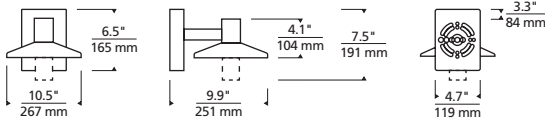

* Visit techlighting.com for specific warranty limitations and details.

ASH 8
shown in bronze/clear lens

ASH 8
shown in charcoal/clear cylinder

ORDERING INFORMATION

7000WASH	CRI / CCT	LENGTH	LENS	FINISH	VOLTAGE	OPTIONS
L927	LED LO-OUTPUT 90 CRI, 2700K	8 8"	C CLEAR CYLINDER	Z BRONZE	UNV 120V-277V UNIVERSAL	NONE
H927	LED HI-OUTPUT 90 CRI, 2700K		D CLEAR LENS	H CHARCOAL		PC BUTTON PHOTOCONTROL
L930	LED LO-OUTPUT 90 CRI, 3000K					SP SURGE PROTECTION
H930	LED HI-OUTPUT 90 CRI, 3000K					PCSP BUTTON PHOTOCONTROL & SURGE PROTECTION

ASH 8 WALL SCONCE

Ash 8

PHOTOMETRICS*

*For latest photometrics, please visit www.techlighting.com/OUTDOOR

ASH 8 WITH CLEAR CYLINDER

Total Lumen Output: 1189
 Total Power: 18
 Luminaire Efficacy: 66
 Color Temp: 3000K
 CRI: 90
 BUG Rating: B1-U1-G0