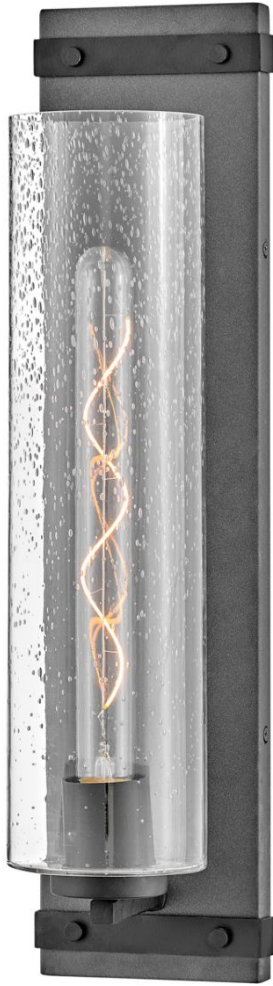

SAWYER

5941DZ-LL

LARGE SINGLE LIGHT VANITY

The fresh, rustic design of the Sawyer collection will enhance any living experience with a warm, cozy ambiance. The Aged Zinc finish with Distressed Black accents or Sequoia finish with Iron Rust accents paired with clear seedy glass offer a farmhouse chic style.

DETAILS	
FINISH:	Aged Zinc
MATERIAL:	Steel
GLASS:	Clear Seedy
DIMMABLE:	YES, CL TYPE DIMMER (SSL7A)

DIMENSIONS	
WIDTH:	5"
HEIGHT:	20"
WEIGHT:	6lb
BACK PLATE:	4.75"W X 20"H
EXTENSION:	5.8"
TOP TO OUTLET:	10"

LIGHT SOURCE	
LIGHT SOURCE:	Socketed
LED NAME:	E26T10LED6W
VOLTAGE:	120v
COLOR TEMP:	2300
LUMENS:	300
CRI:	90
INCANDESCENT EQUIVALENCY:	1 x 30w
DIMMABLE:	YES, CL TYPE DIMMER (SSL7A)

SHIPPING	
CARTON LENGTH:	22.6
CARTON WIDTH:	8.3
CARTON HEIGHT:	7.7
CARTON WEIGHT:	4.8

PRODUCT DETAILS

- Mounting hardware is hidden on the back plate to ensure a clean silhouette
- Fixture can be mounted either up or down
- Suitable for use in damp locations as defined by NEC and CEC. Meets United States UL Underwriters Laboratories & CSA Canadian Standards Association Product Safety Standards.
- LED Bulbs carry a 3-year limited warranty
- Artisanal details, a rich finish and organic elements add warm rustic style