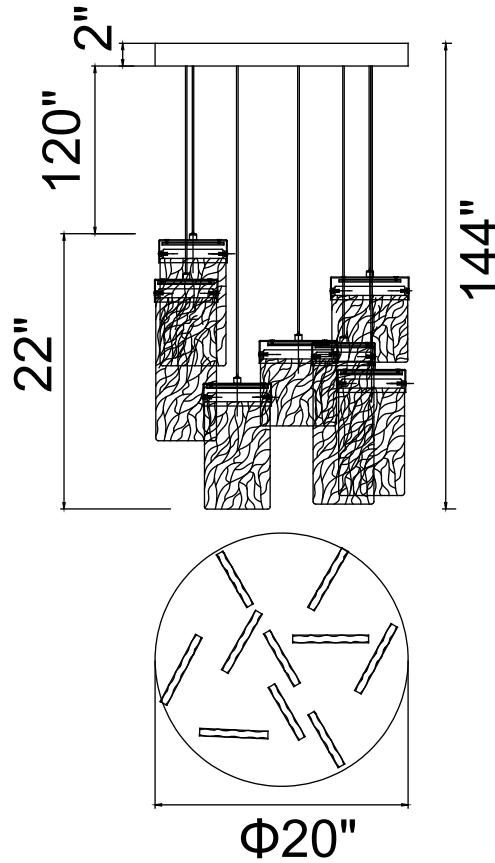

PROJECT: _____

FIXTURE TYPE: _____

LOCATION: _____

CONTACT/PHONE: _____

Item	1090P20-10-620
Collection	CAROLINA
Finish	Gold Leaf
Glass	Clear
Crystal	-----
Input	120V AC,60HZ,AC

Shade	-----
Length/Dia.	20"
Width/Ext.	-----
Height	22"
Maximum	144"
Lumens	4420

Light Source	LED
Bulb Info.	85W
Included	-----
Dimmable	Yes
Color	3000K
Weight	15.0KG