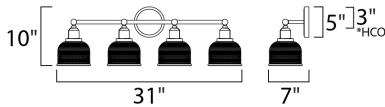

*height from center of outlet to the top of the fixture

MEASUREMENTS

- DIMENSION : 31" W x 10" H x 7" Ext
- BACK PLATE : 5" W x 5" H x 3" HCO
- HANGING WEIGHT : 8.36 lb

LAMPING

- INPUT VOLTAGE : 110-130V
- BULB : 4 x 60W Incandescent E26 Medium , 240W Total
- BULB INCLUDED : (Not Included)
- DIMMABLE : Yes