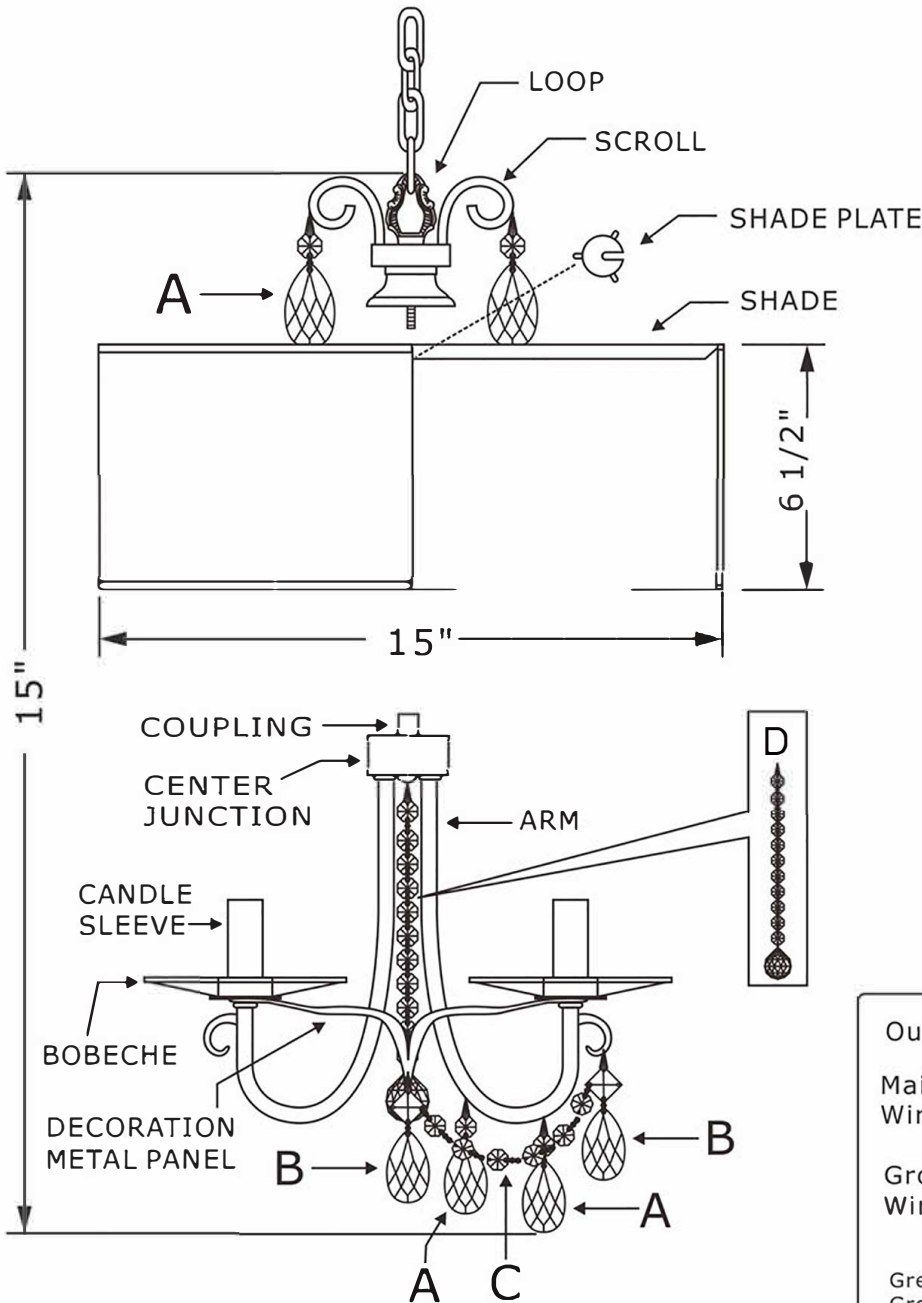

## MODEL#: 6623 ASSEMBLY AND DRESSING INSTRUCTIONS

**WARNING:**

Electrical Danger Turn Power Off

All electrical components must be installed by a licensed electrician in accordance with the National Electric Code and the appropriate local electrical codes.

### For Hanging

- A = (14mm+50mm) x 9sets
- B = (Square+50mm) x 6sets
- C = (14mm x 6pcs) x 6sets
- D = (14mm x 11pcs + 30mm Ball) x 1set