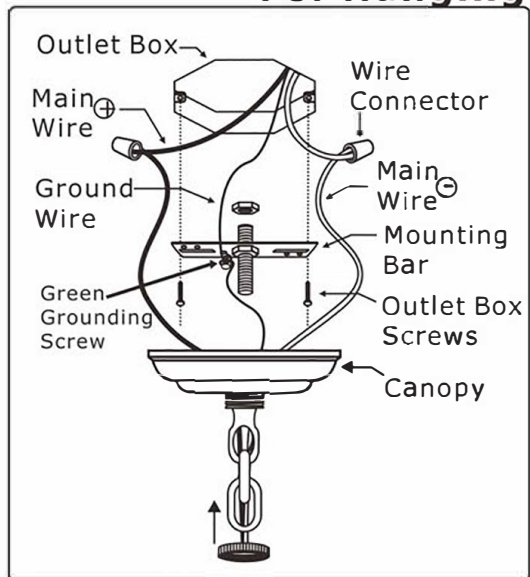

## MODEL#: 6623 ASSEMBLY AND DRESSING INSTRUCTIONS

**WARNING:**

Electrical Danger Turn Power Off

All electrical components must be installed by a licensed electrician in accordance with the National Electric Code and the appropriate local electrical codes.

### For Hanging

- A = (14mm+50mm) x 9sets
- B = (Square+50mm) x 6sets
- C = (14mm x 6pcs) x 6sets
- D = (14mm x 11pcs + 30mm Ball) x 1set