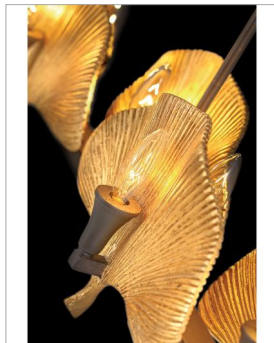

CERA

FR33609MR

TWELVE LIGHT LINEAR

Paying homage to the ornamental Ginkgo tree, Cera's intricate cast leaves help awaken an elegant decor, while its Bronze finish against Cleopatra Gold blossoms chic allure throughout a space.

DETAILS	
FINISH:	Museum Bronze
MATERIAL:	Steel
SLOPE DEGREE:	90
DIMMABLE:	No

DIMENSIONS	
WIDTH:	48"
HEIGHT:	9.3"
DEPTH:	8.3
WEIGHT:	10.3lb

LIGHT SOURCE	
LIGHT SOURCE:	LED Lamp, Socket
WATTAGE:	12-5w Cand. LED, 60w Equiv. or 12-60w Cand.
VOLTAGE:	120v

MOUNTING	
CANOPY:	4.5"W X 16"L
LEAD WIRE:	1 X 120"
MAX HEIGHT:	40

SHIPPING	
CARTON LENGTH:	52.5
CARTON WIDTH:	12.5
CARTON HEIGHT:	14
CARTON WEIGHT:	15.7

PRODUCT DETAILS:

- This chain or cable hung fixture may be installed on any sloped ceiling
- This fixture includes multiple down stems in various lengths to customize the installation height, including two 6" stems and four 12" stems.
- Suitable for use in dry (indoor) locations as defined by NEC and CEC. Meets United States UL Underwriters Laboratories & CSA Canadian Standards Association Product Safety Standards
- Striking and glamorous silhouette with luxe details and a rich finish makes a dramatic statement
- Bold and robust dark bronze finish