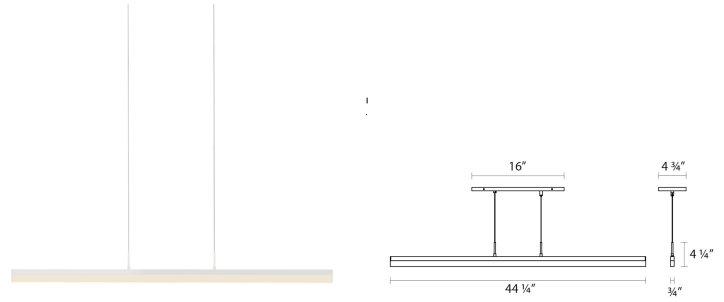

# Stiletto LED Pendant Spec Sheet

SKU: 2347.03 Learn more at:  
<https://sonnemanlight.com/stiletto-led-pendant>

Description: **Stiletto's ultra-sophisticated and extraordinarily precise solid acrylic is thrust through a minimally present aluminum channel, radiating perfectly even LED illumination from within.** Also available as a [Dimmable LED Sconce/Bath Bar](#) and [Stiletto Lungo LED Wall Bar](#).

## Dimensions

Height:	4.25"
Width:	44.25"
Length:	0.75"
Hanging Details:	6' Adjustable Cord
Size:	44"
Canopy/Backplate/Base Width:	16
Canopy/Backplate/Base Depth:	4.75