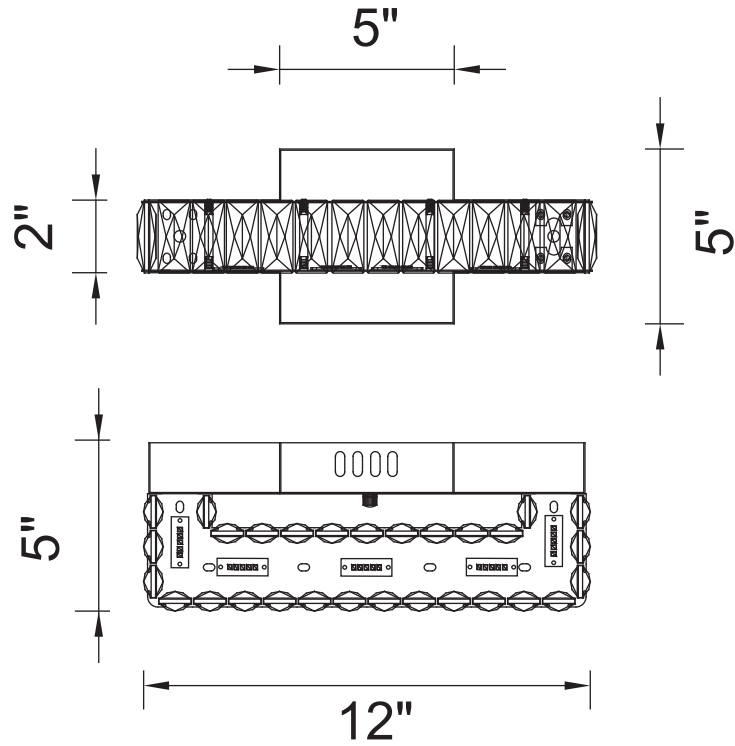

PROJECT: _____
 FIXTURE TYPE: _____
 LOCATION: _____
 CONTACT/PHONE: _____

Item	5624W12ST
Collection	MILAN
Finish	Stainless Steel
Glass	-----
Crystal	Clear
Input	120V AC,60HZ,AC

Shade	-----
Length/Dia.	12"
Width/Ext.	5"
Height	5"
Maximum	-----
Lumens	480